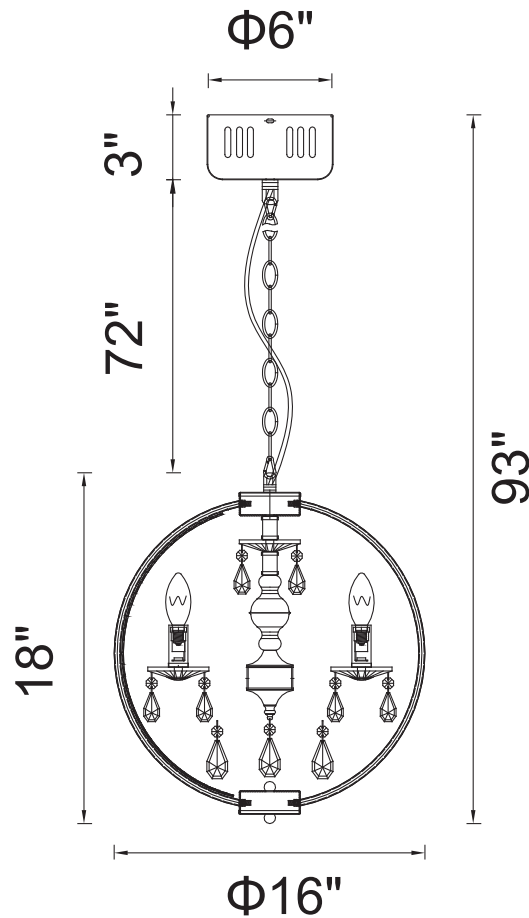

PROJECT: _____

FIXTURE TYPE: _____

LOCATION: _____

CONTACT/PHONE: _____

Item	5025P16C-4
Collection	ABIA
Finish	Chrome
Glass	-----
Crystal	Clear
Input	120V AC,60HZ,AC

Shade	-----
Length/Dia.	16"
Width/Ext.	-----
Height	18"
Maximum	93"
Lumens	-----

Light Source	E12+LED
Bulb Info.	4×60W+12W
Included	-----
Dimmable	Yes
Color	3000K+6000K
Weight	