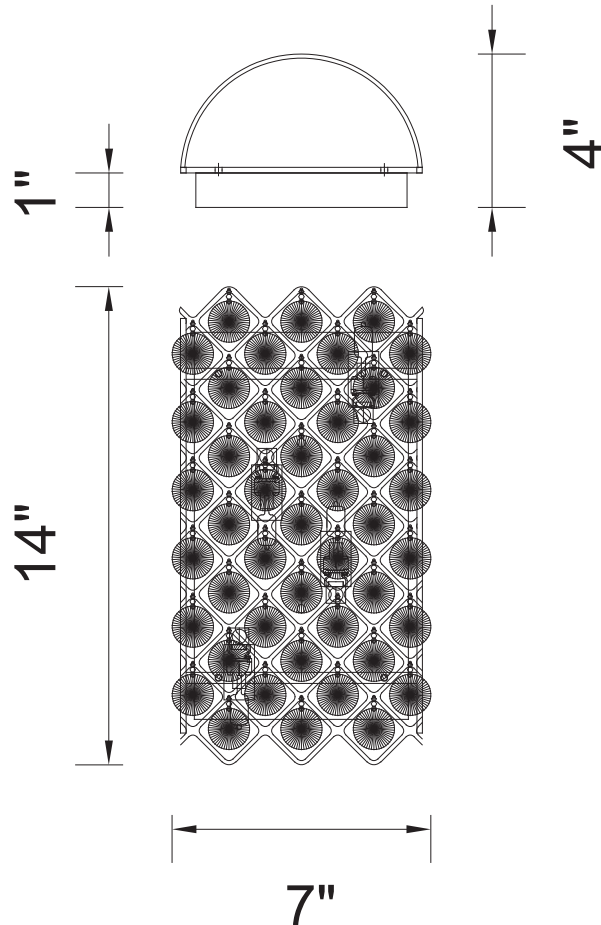

PROJECT: _____
 FIXTURE TYPE: _____
 LOCATION: _____
 CONTACT/PHONE: _____

Item	5021W7B
Collection	CHIQUE
Finish	Pearl Black
Glass	-----
Crystal	Clear
Input	120V AC,60HZ,AC

Shade	-----
Length/Dia.	7"
Width/Ext.	4"
Height	14"
Maximum	-----
Lumens	-----

Light Source	G9
Bulb Info.	4x40W
Included	-----
Dimmable	Yes
Color	-----
Weight	