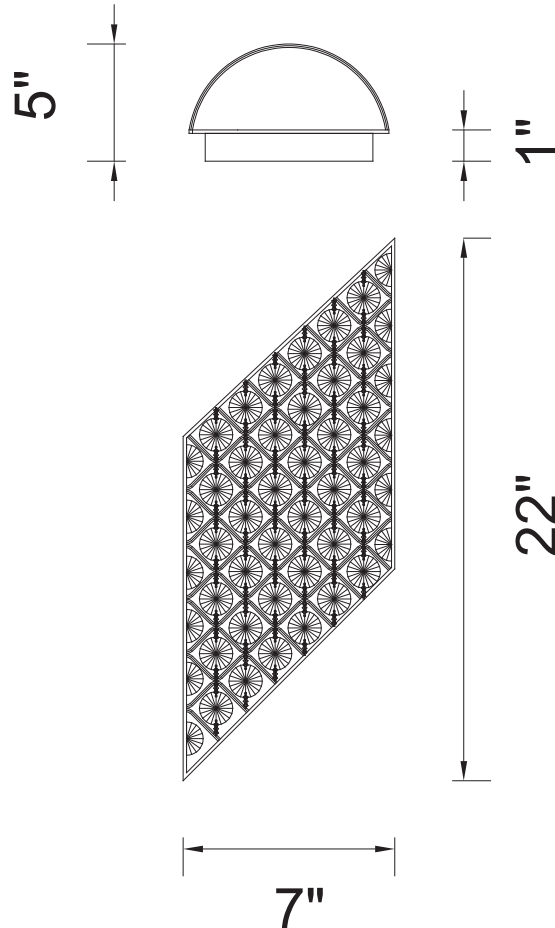

PROJECT: \_\_\_\_\_

FIXTURE TYPE: \_\_\_\_\_

LOCATION: \_\_\_\_\_

CONTACT/PHONE: \_\_\_\_\_

Item	5021W7B-R
Collection	CHIQUE
Finish	Chrome
Glass	-----
Crystal	Clear
Input	120V AC,60HZ,AC

Shade	-----
Length/Dia.	7"
Width/Ext.	5"
Height	22"
Maximum	-----
Lumens	-----

Light Source	G9
Bulb Info.	4x40W
Included	-----
Dimmable	Yes
Color	-----
Weight	