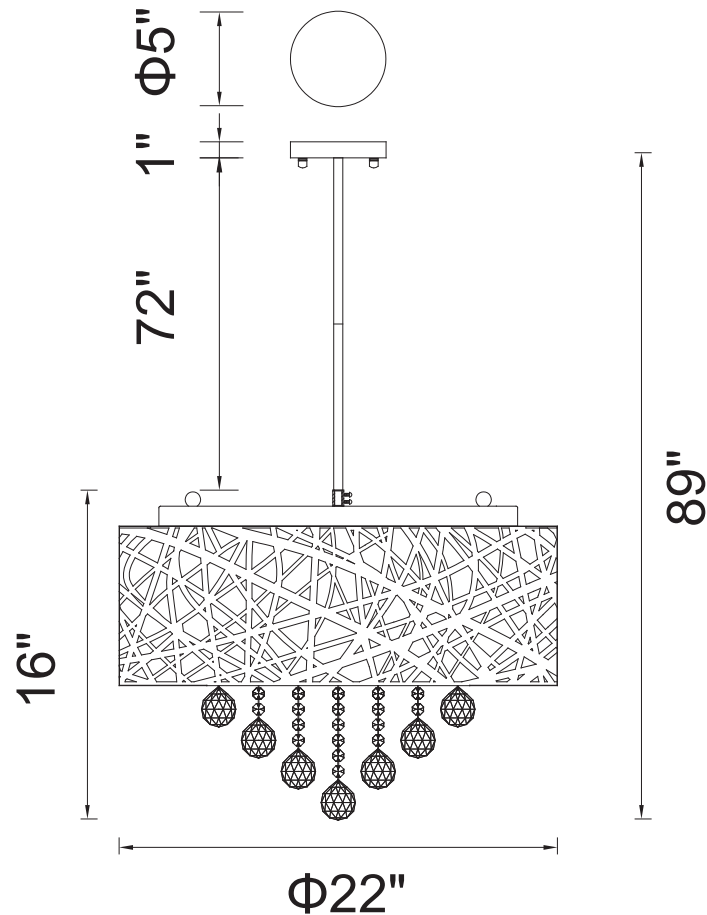

PROJECT: _____

FIXTURE TYPE: _____

LOCATION: _____

CONTACT/PHONE: _____

Item	5008P22ST-R
Collection	ETERNITY
Finish	Stainless Steel
Glass	-----
Crystal	Clear
Input	120V AC,60HZ,AC

Shade	-----
Length/Dia.	22"
Width/Ext.	-----
Height	16"
Maximum	89"
Lumens	-----

Light Source	G9
Bulb Info.	9×40W
Included	-----
Dimmable	Yes
Color	-----
Weight	