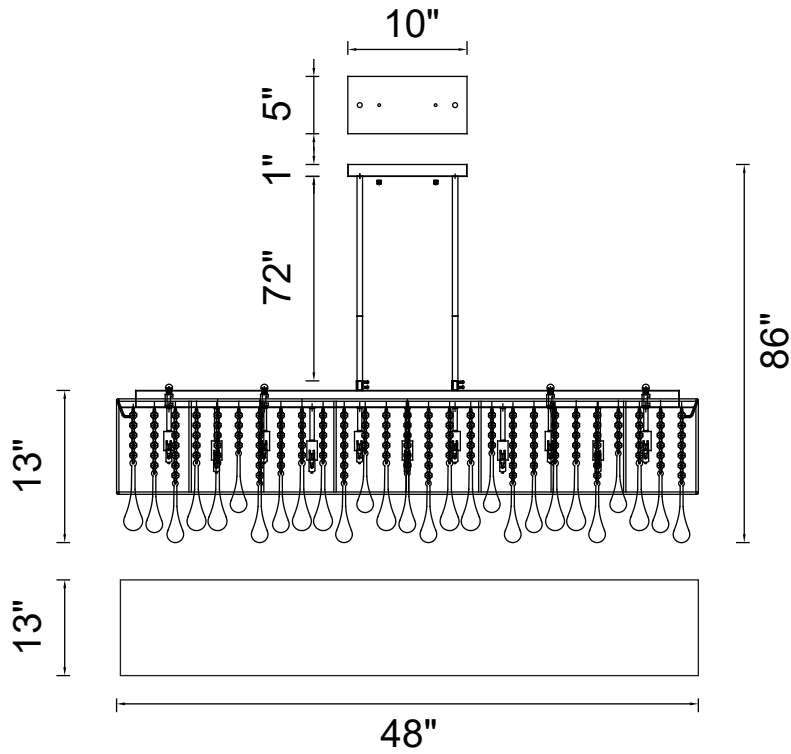

PROJECT: \_\_\_\_\_  
 FIXTURE TYPE: \_\_\_\_\_  
 LOCATION: \_\_\_\_\_  
 CONTACT/PHONE: \_\_\_\_\_

Item	5005P48C
Collection	WATER DROP
Finish	Chrome
Glass	-----
Crystal	Clear
Input	120V AC,60HZ,AC

Shade	White
Length/Dia.	48"
Width/Ext.	13"
Height	13"
Maximum	86"
Lumens	-----

Light Source	G9
Bulb Info.	17x40W
Included	-----
Dimmable	Yes
Color	-----
Weight	