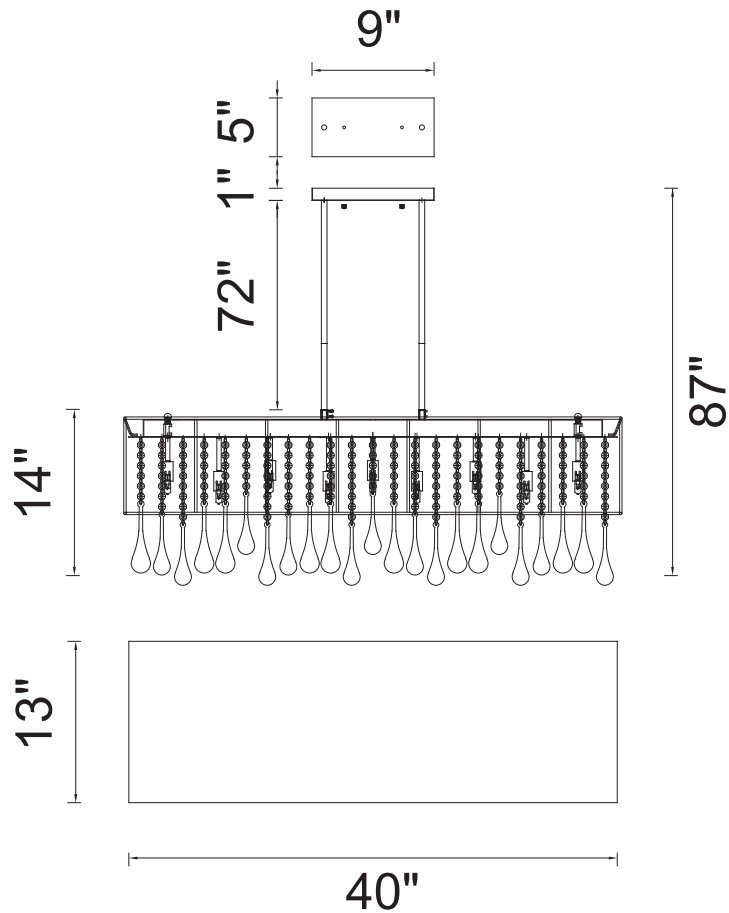

CWI LIGHTING

BRIGHTER LIVING. SIMPLIFIED.

PROJECT: _____

FIXTURE TYPE: _____

LOCATION: _____

CONTACT/PHONE: _____

Item	5005P40C
Collection	WATER DROP
Finish	Chrome
Glass	-----
Crystal	Clear
Input	120V AC,60HZ,AC

Shade	White
Length/Dia.	40"
Width/Ext.	13"
Height	14"
Maximum	87"
Lumens	-----

Light Source	G9
Bulb Info.	14×40W
Included	-----
Dimmable	No
Color	-----
Weight	