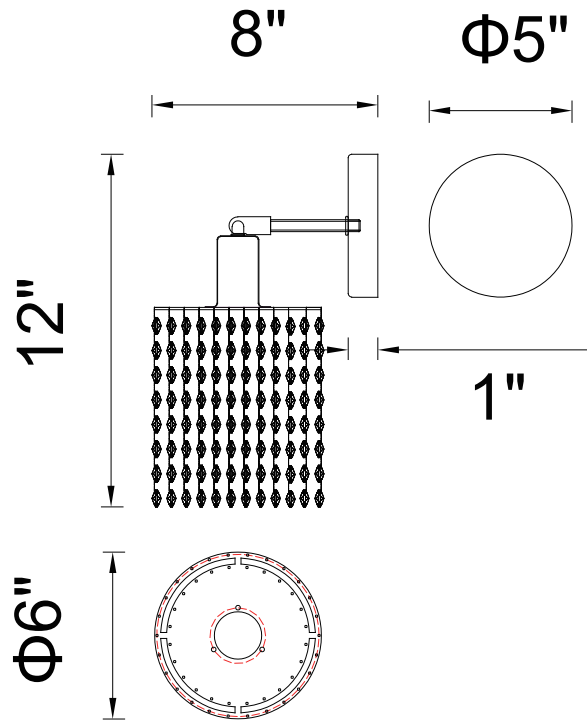

PROJECT: _____
 FIXTURE TYPE: _____
 LOCATION: _____
 CONTACT/PHONE: _____

Item	4281W-R-R
Collection	GLITZ
Finish	Chrome
Glass	-----
Crystal	Clear
Input	120V AC,60HZ,AC

Shade	-----
Length/Dia.	6"
Width/Ext.	8"
Height	12"
Maximum	-----
Lumens	-----

Light Source	G9
Bulb Info.	1×40W
Included	-----
Dimmable	Yes
Color	-----
Weight	