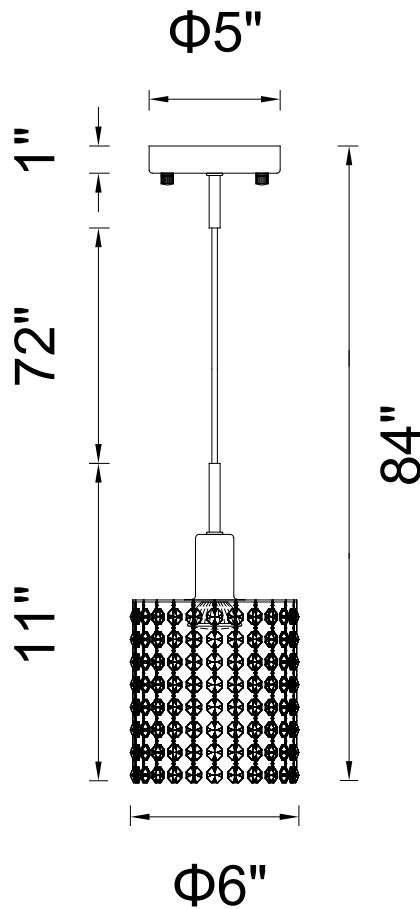

CWI LIGHTING

BRIGHTER LIVING. SIMPLIFIED.

PROJECT: _____

FIXTURE TYPE: _____

LOCATION: _____

CONTACT/PHONE: _____

Item	4281P-R-R
Collection	GLITZ
Finish	Chrome
Glass	-----
Crystal	Clear
Input	120V AC,60HZ,AC

Shade	-----
Length/Dia.	6"
Width/Ext.	-----
Height	11"
Maximum	84"
Lumens	-----

Light Source	GU10
Bulb Info.	1×35W
Included	-----
Dimmable	No
Color	-----
Weight	