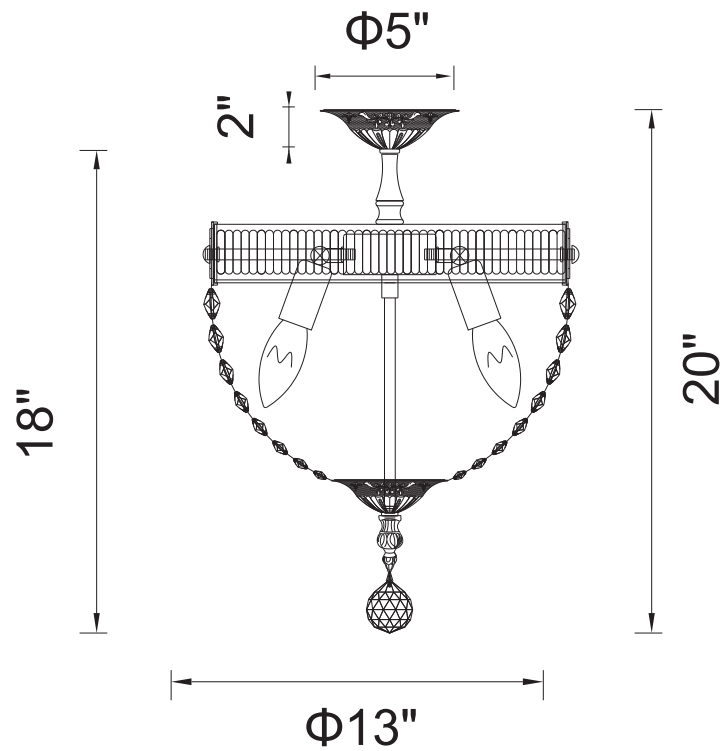

PROJECT: \_\_\_\_\_

FIXTURE TYPE: \_\_\_\_\_

LOCATION: \_\_\_\_\_

CONTACT/PHONE: \_\_\_\_\_

Item	2048C13AB
Collection	BRASS
Finish	Antique Brass
Glass	-----
Crystal	Clear
Input	120V AC,60HZ,AC

Shade	-----
Length/Dia.	13"
Width/Ext.	-----
Height	20"
Maximum	-----
Lumens	-----

Light Source	E12
Bulb Info.	3x60W
Included	-----
Dimmable	Yes
Color	-----
Weight	