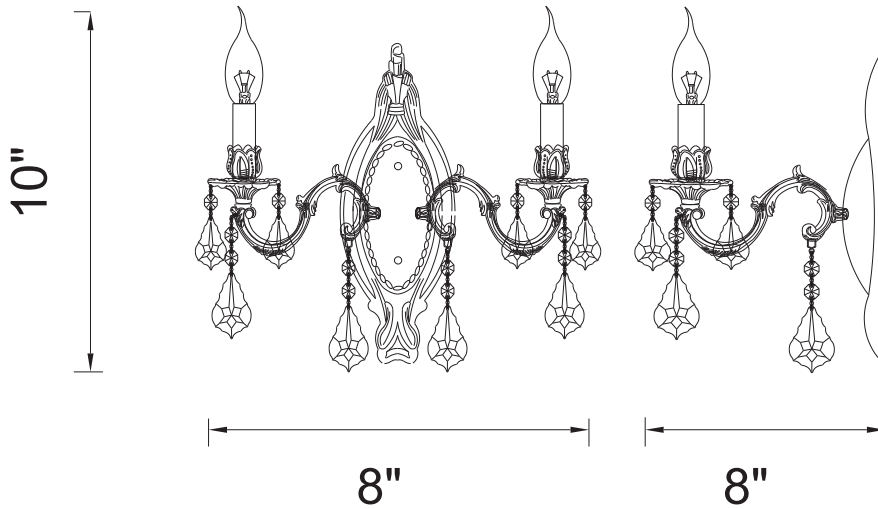

PROJECT: _____

FIXTURE TYPE: _____

LOCATION: _____

CONTACT/PHONE: _____

Item	2039W8AB-2
Collection	BRASS
Finish	Antique Brass
Glass	-----
Crystal	Clear
Input	120V AC,60HZ,AC

Shade	-----
Length/Dia.	8"
Width/Ext.	8"
Height	10"
Maximum	-----
Lumens	-----

Light Source	E12
Bulb Info.	2×60W
Included	-----
Dimmable	Yes
Color	-----
Weight	