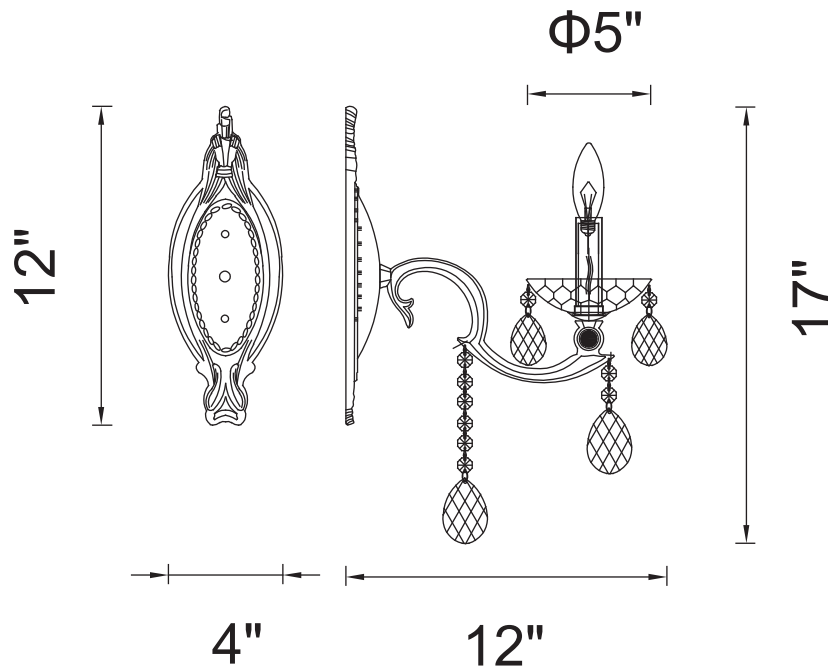

PROJECT: \_\_\_\_\_

FIXTURE TYPE: \_\_\_\_\_

LOCATION: \_\_\_\_\_

CONTACT/PHONE: \_\_\_\_\_

Item	2025W5C-1
Collection	GLORIOUS
Finish	Chrome
Glass	-----
Crystal	Clear
Input	120V AC,60HZ,AC

Shade	-----
Length/Dia.	5"
Width/Ext.	12"
Height	17"
Maximum	-----
Lumens	-----

Light Source	E12
Bulb Info.	18×60W
Included	-----
Dimmable	Yes
Color	-----
Weight	