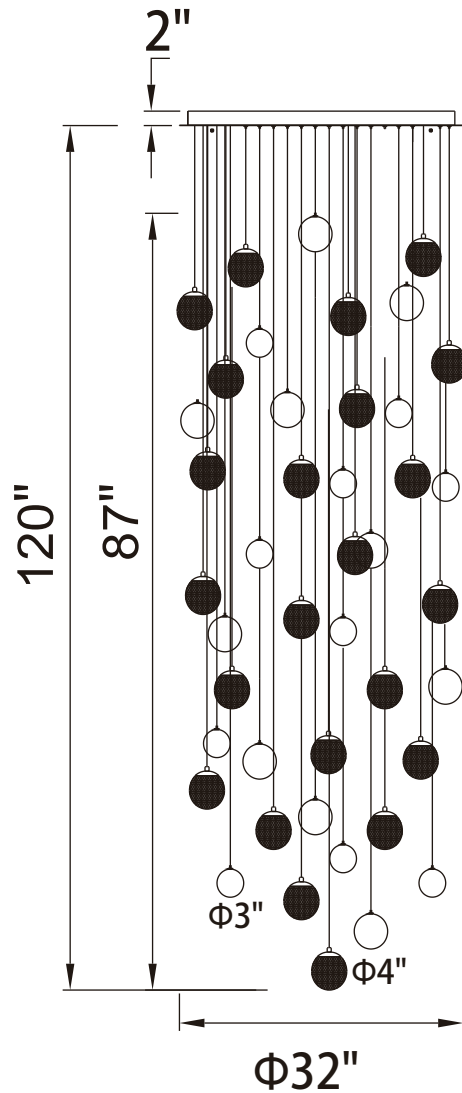

PROJECT: _____
 FIXTURE TYPE: _____
 LOCATION: _____
 CONTACT/PHONE: _____

Item	1679P32-23-601
Collection	Siena
Finish	Chrome
Glass	-----
Crystal	Clear
Input	120V AC, 60HZ

Shade	-----
Length/Dia.	32"
Width/Ext.	-----
Height	87"
Maximum	122"
Lumens	2600

Light Source	LED
Bulb Info.	50W
Included	-----
Dimmable	Yes
Color	3000K
Weight	40 Lbs