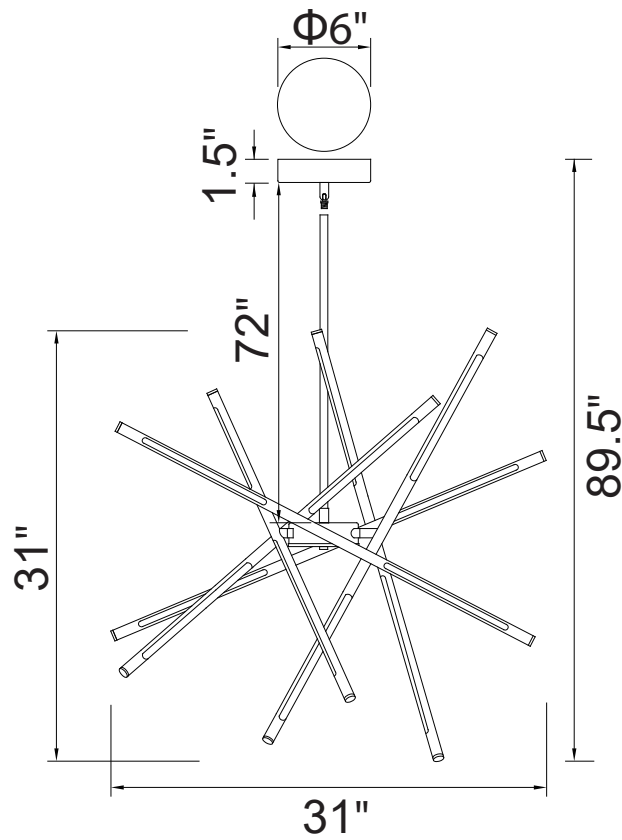

PROJECT: _____
 FIXTURE TYPE: _____
 LOCATION: _____
 CONTACT/PHONE: _____

Item	1375P31-6-602
Collection	Oskil
Finish	Satin Gold
Glass	-----
Crystal	White
Input	120V AC, 60HZ

Shade	-----
Length/Dia.	31"
Width/Ext.	31"
Height	31"
Maximum	89.5"
Lumens	1040

Light Source	LED
Bulb Info.	20W
Included	Yes
Dimmable	Yes
Color	3000K
Weight	9 Lbs