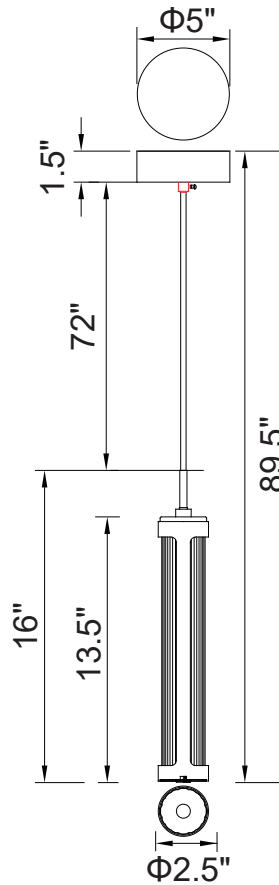

PROJECT: _____

FIXTURE TYPE: _____

LOCATION: _____

CONTACT/PHONE: _____

Item	1343P3-602-C
Collection	Neva
Finish	Satin Gold
Glass	Clear
Crystal	-----
Input	120V AC, 60HZ

Shade	-----
Length/Dia.	2.5"
Width/Ext.	-----
Height	16"
Maximum	89.5"
Lumens	416

Light Source	LED
Bulb Info.	8W
Included	Yes
Dimmable	Yes
Color	3000K
Weight	4 Lbs