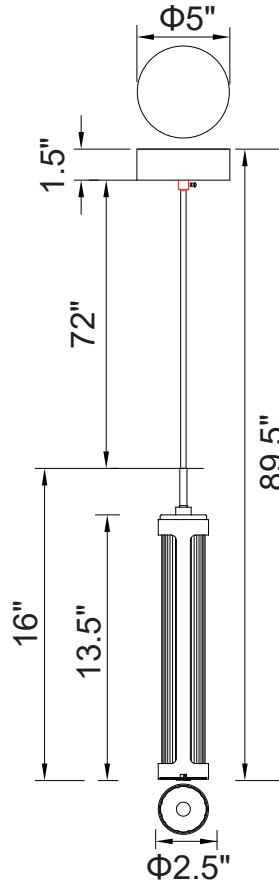

PROJECT: \_\_\_\_\_  
 FIXTURE TYPE: \_\_\_\_\_  
 LOCATION: \_\_\_\_\_  
 CONTACT/PHONE: \_\_\_\_\_

Item	1343P3-101-C
Collection	Neva
Finish	Black
Glass	Clear
Crystal	-----
Input	120V AC, 60HZ

Shade	-----
Length/Dia.	2.5"
Width/Ext.	-----
Height	16"
Maximum	89.5"
Lumens	416

Light Source	LED
Bulb Info.	8W
Included	Yes
Dimmable	Yes
Color	3000K
Weight	4 Lbs