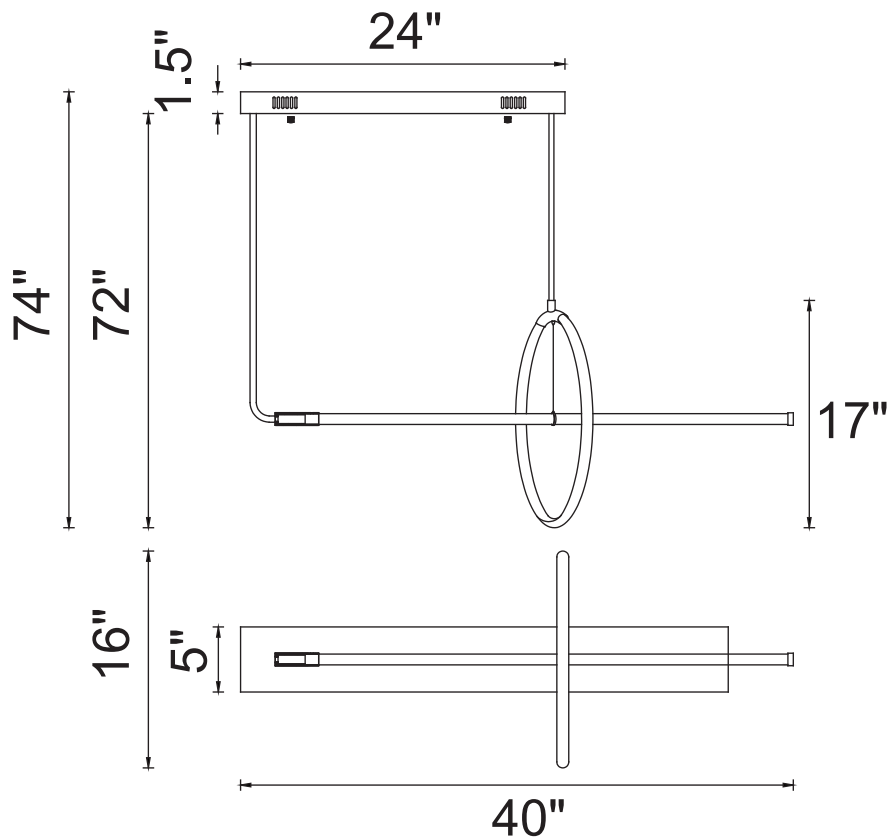

PROJECT: _____

FIXTURE TYPE: _____

LOCATION: _____

CONTACT/PHONE: _____

Item	1273P40-2-101-RC
Collection	HOOPS
Finish	Black
Acrylic	White
Crystal	-----
Input	120V AC,60HZ,AC

Shade	-----
Length/Dia.	40"
Width/Ext.	16"
Height	72"
Maximum	74"
Lumens	1144

Light Source	LED
Bulb Info.	22W
Included	-----
Dimmable	Yes
Color	3000K
Weight	