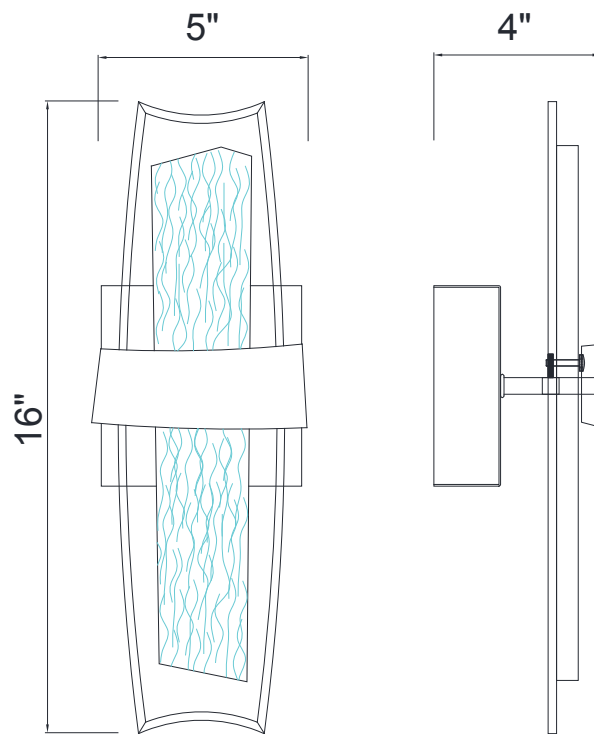

PROJECT: _____
 FIXTURE TYPE: _____
 LOCATION: _____
 CONTACT/PHONE: _____

Item	1246W5-602
Collection	GUADIANA
Finish	Stain Gold
Glass	Clear
Crystal	-----
Input	120V AC,60HZ,AC

Shade	-----
Length/Dia.	5"
Width/Ext.	4"
Height	16"
Maximum	16"
Lumens	156

Light Source	LED
Bulb Info.	3W
Included	-----
Dimmable	Yes
Color	3000K
Weight	