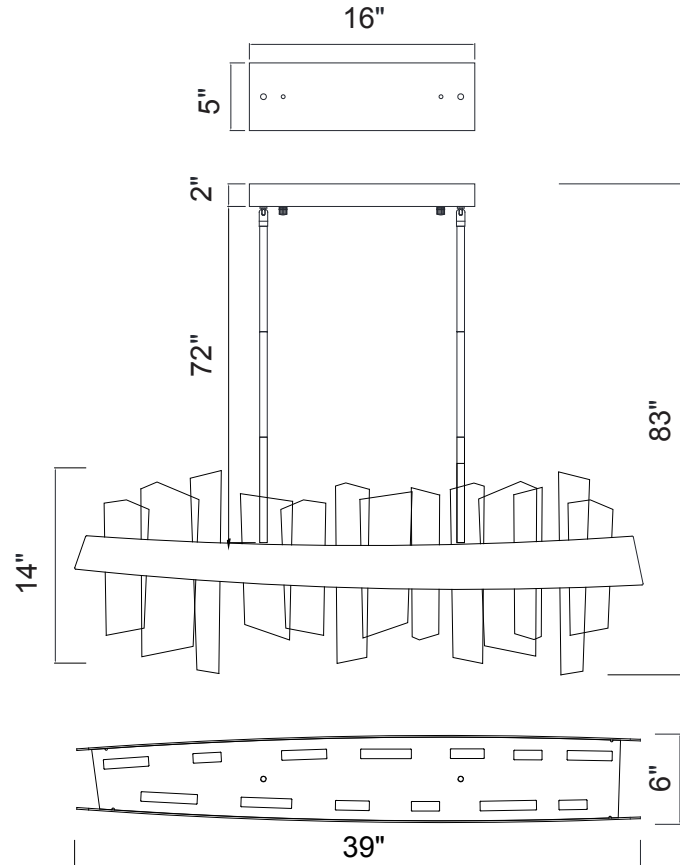

PROJECT: _____
 FIXTURE TYPE: _____
 LOCATION: _____
 CONTACT/PHONE: _____

Item	1246P39-602
Collection	GUADIANA
Finish	Stain Gold
Glass	Clear
Crystal	-----
Input	120V AC,60HZ,AC

Shade	-----
Length/Dia.	39"
Width/Ext.	6"
Height	14"
Maximum	83"
Lumens	1872

Light Source	LED
Bulb Info.	36W
Included	-----
Dimmable	Yes
Color	3000K
Weight	