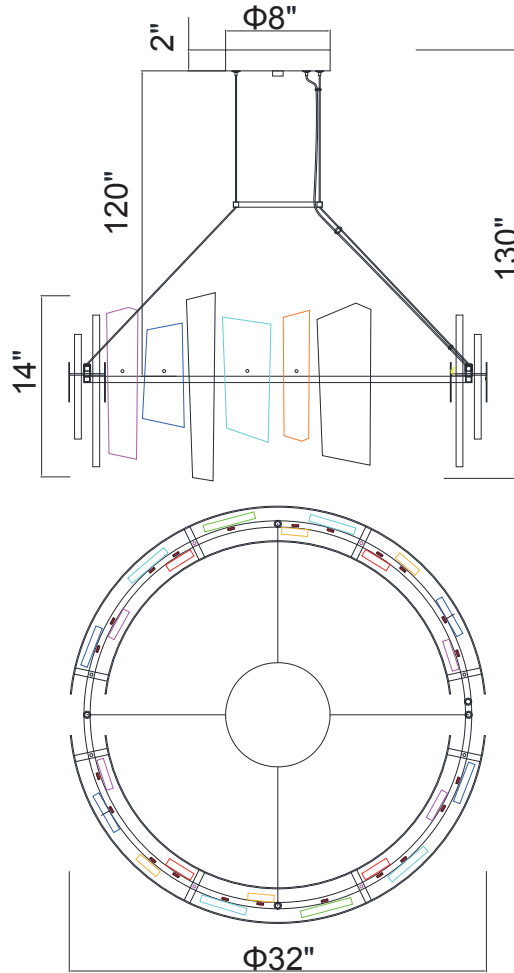

PROJECT: \_\_\_\_\_  
 FIXTURE TYPE: \_\_\_\_\_  
 LOCATION: \_\_\_\_\_  
 CONTACT/PHONE: \_\_\_\_\_

Item	1246P32-101
Collection	GUADIANA
Finish	Black
Glass	Clear
Crystal	-----
Input	120V AC,60HZ,AC

Shade	-----
Length/Dia.	32"
Width/Ext.	32"
Height	14"
Maximum	130"
Lumens	3640

Light Source	LED
Bulb Info.	70W
Included	-----
Dimmable	Yes
Color	3000K
Weight	