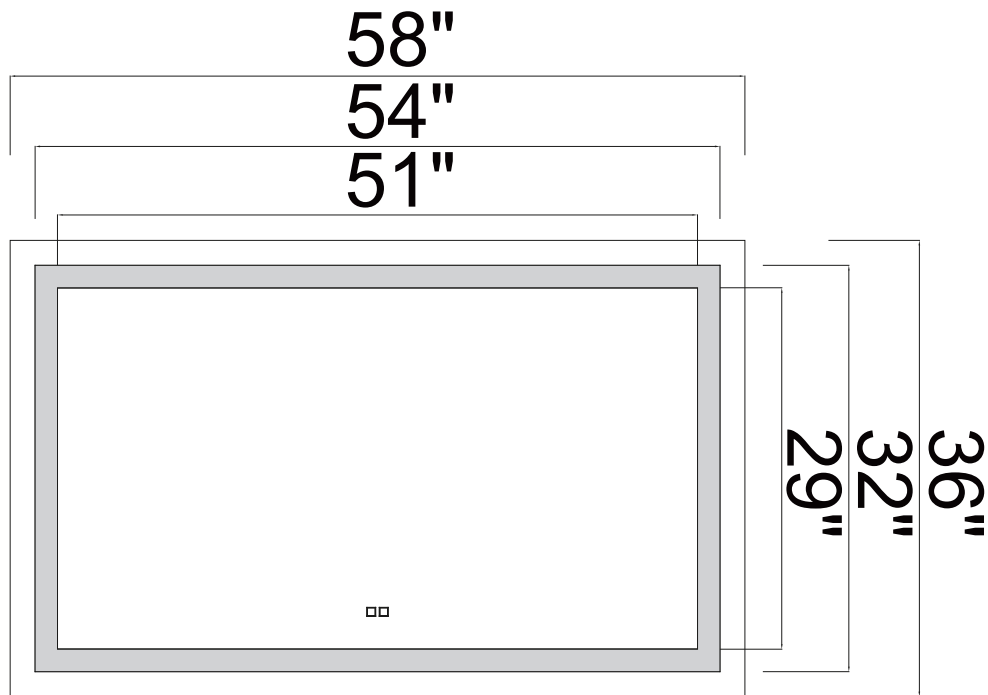

PROJECT: \_\_\_\_\_  
 FIXTURE TYPE: \_\_\_\_\_  
 LOCATION: \_\_\_\_\_  
 CONTACT/PHONE: \_\_\_\_\_

**Mirror can not turn on/off from a wall switch**

Item	1232W58-36-A
Collection	ABRIL
Finish	White
Glass	-----
Crystal	-----
Input	120V AC,60HZ,AC

Shade	-----
Length/Dia.	58"
Width/Ext.	2"
Height	36"
Maximum	-----
Lumens	1352

Light Source	LED
Bulb Info.	26W
Included	-----
Dimmable	No
Color	3000K, 4000K, 6000K
Weight	