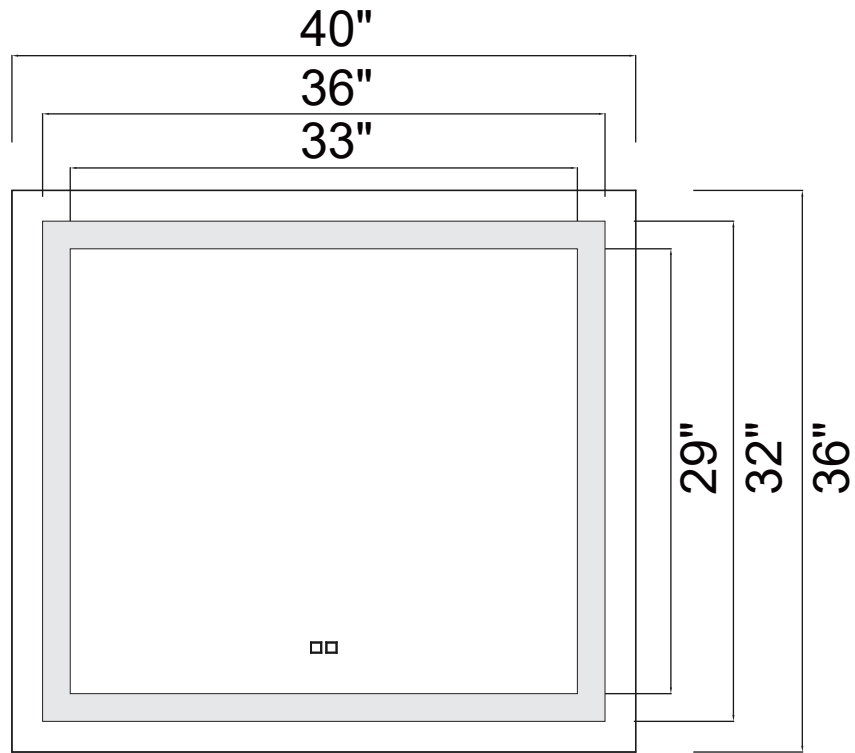

PROJECT: _____
 FIXTURE TYPE: _____
 LOCATION: _____
 CONTACT/PHONE: _____

Mirror can not turn on/off from a wall switch

Item	1232W40-36-A
Collection	ABRIL
Finish	White
Glass	-----
Crystal	-----
Input	120V AC,60HZ,AC

Shade	-----
Length/Dia.	40"
Width/Ext.	2"
Height	36"
Maximum	-----
Lumens	1248

Light Source	LED
Bulb Info.	24W
Included	-----
Dimmable	No
Color	3000K, 4000K, 6000K
Weight	