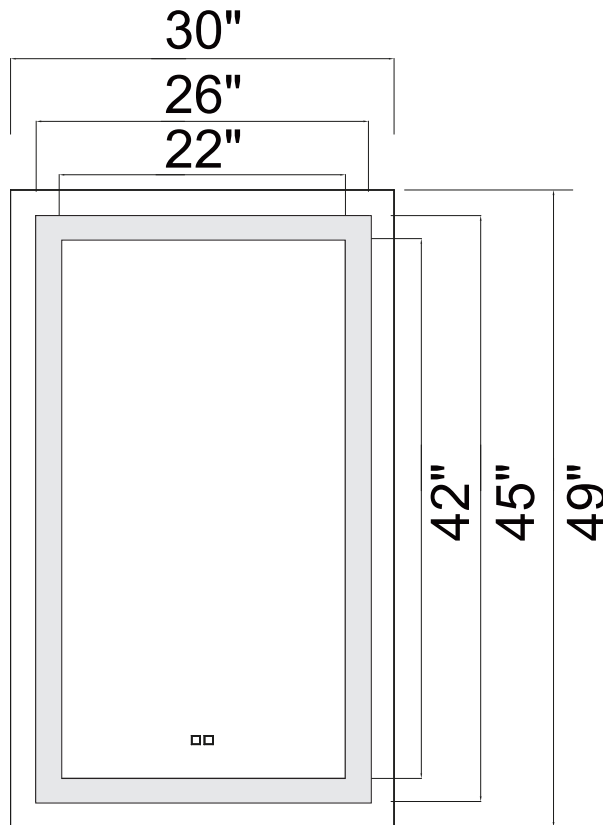

PROJECT: _____
 FIXTURE TYPE: _____
 LOCATION: _____
 CONTACT/PHONE: _____

Mirror can not turn on/off from a wall switch

Item	1232W30-49-A
Collection	ABRIL
Finish	White
Glass	-----
Crystal	-----
Input	120V AC,60HZ,AC

Shade	-----
Length/Dia.	30"
Width/Ext.	2"
Height	49"
Maximum	-----
Lumens	1300

Light Source	LED
Bulb Info.	25W
Included	-----
Dimmable	No
Color	3000K, 4000K, 6000K
Weight	