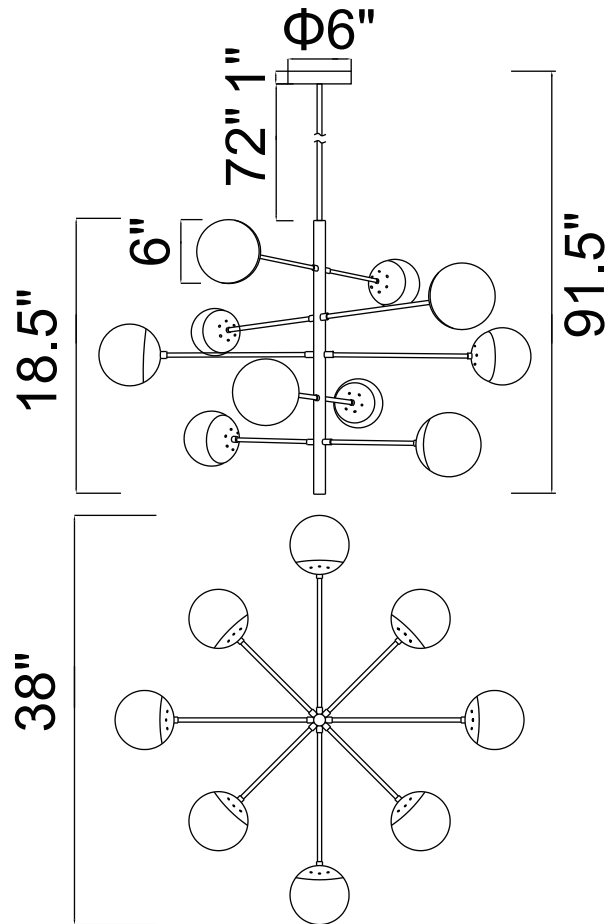

PROJECT: _____

FIXTURE TYPE: _____

LOCATION: _____

CONTACT/PHONE: _____

Item	1226P38-10-169
Collection	COMPASS
Finish	Medallion Gold
Glass	White
Crystal	-----
Input	120V AC,60HZ,AC

Shade	-----
Length/Dia.	38"
Width/Ext.	38"
Height	18.5"
Maximum	91.5"
Lumens	-----

Light Source	LED G9
Bulb Info.	10×5W
Included	-----
Dimmable	Yes
Color	-----
Weight	-----