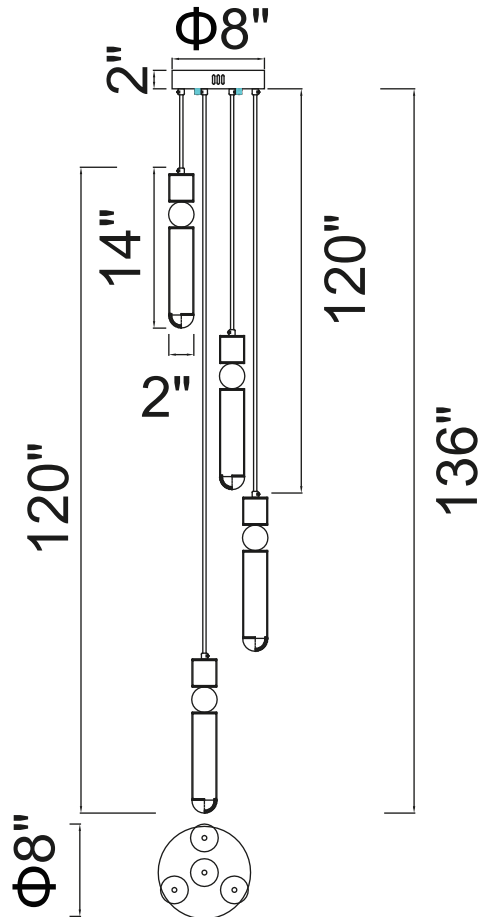

PROJECT: _____

FIXTURE TYPE: _____

LOCATION: _____

CONTACT/PHONE: _____

Item	1225P9-4-613
Collection	CHIME
Finish	Polished Nickel
Acrylic	Frosted
Crystal	-----
Input	120V AC,60HZ,AC

Shade	-----
Length/Dia.	8"
Width/Ext.	8"
Height	120"
Maximum	136"
Lumens	1040

Light Source	LED
Bulb Info.	20W
Included	-----
Dimmable	Yes
Color	3000K
Weight	