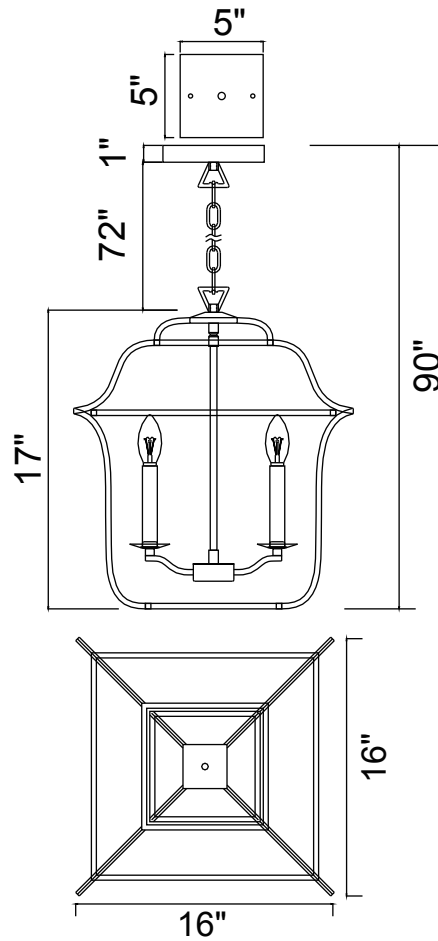

PROJECT: _____

FIXTURE TYPE: _____

LOCATION: _____

CONTACT/PHONE: _____

Item	1223P16-5-602
Collection	TUDOR
Finish	Satin Gold+Black
Glass	-----
Crystal	-----
Input	120V AC,60HZ,AC

Shade	-----
Length/Dia.	16"
Width/Ext.	16"
Height	16"
Maximum	90"
Lumens	-----

Light Source	E12
Bulb Info.	5×60W
Included	-----
Dimmable	Yes
Color	-----
Weight	