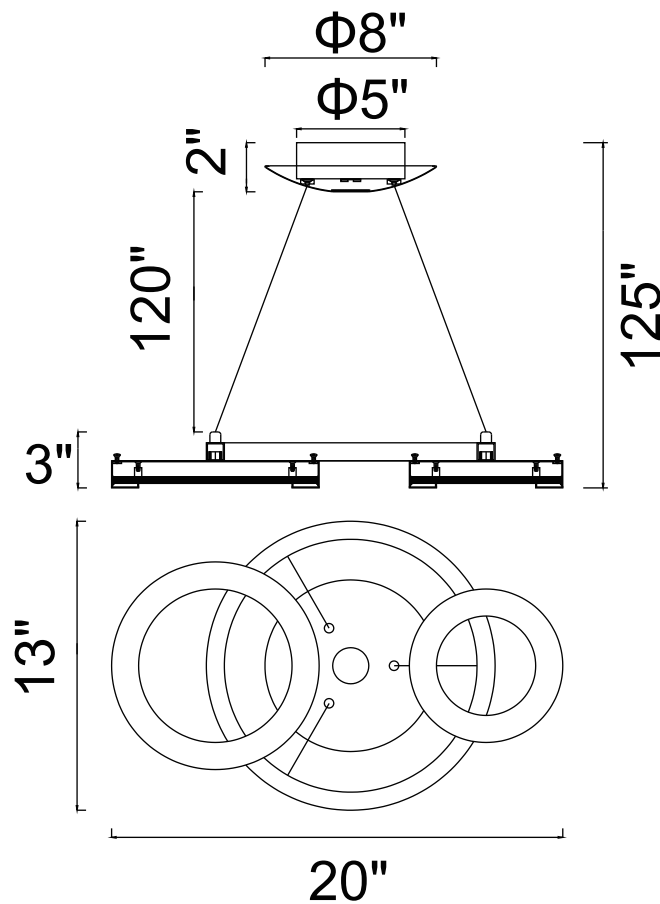

PROJECT: _____

FIXTURE TYPE: _____

LOCATION: _____

CONTACT/PHONE: _____

Item	1215P20-2-625
Collection	DEUX LUNES
Finish	Brass+Pearl Black
Glass	-----
Crystal	Clear
Input	120V AC,60HZ,AC

Shade	-----
Length/Dia.	20"
Width/Ext.	13"
Height	3"
Maximum	125"
Lumens	624

Light Source	LED
Bulb Info.	12W
Included	-----
Dimmable	Yes
Color	3000K
Weight	