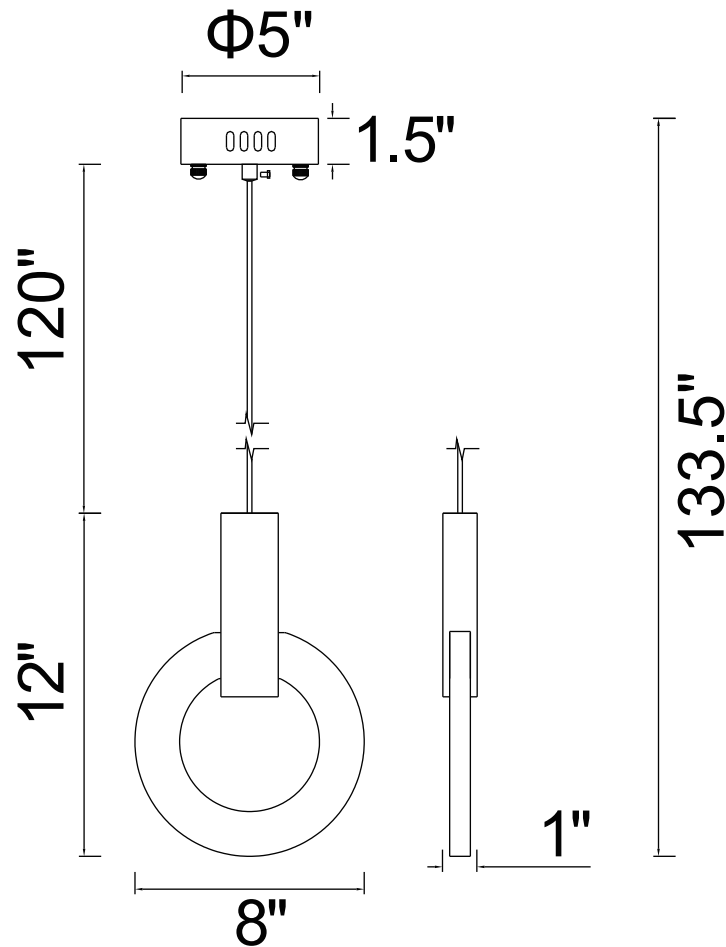

PROJECT: \_\_\_\_\_

FIXTURE TYPE: \_\_\_\_\_

LOCATION: \_\_\_\_\_

CONTACT/PHONE: \_\_\_\_\_

Item	1214P8-1-236
Collection	ANELLO
Finish	White Oak
Glass	-----
Acrylic	Frosted
Input	120V AC,60HZ,AC

Shade	-----
Length/Dia.	8"
Width/Ext.	6"
Height	12"
Maximum	133.5"
Lumens	208

Light Source	LED
Bulb Info.	4W
Included	-----
Dimmable	Yes
Color	3000K
Weight	