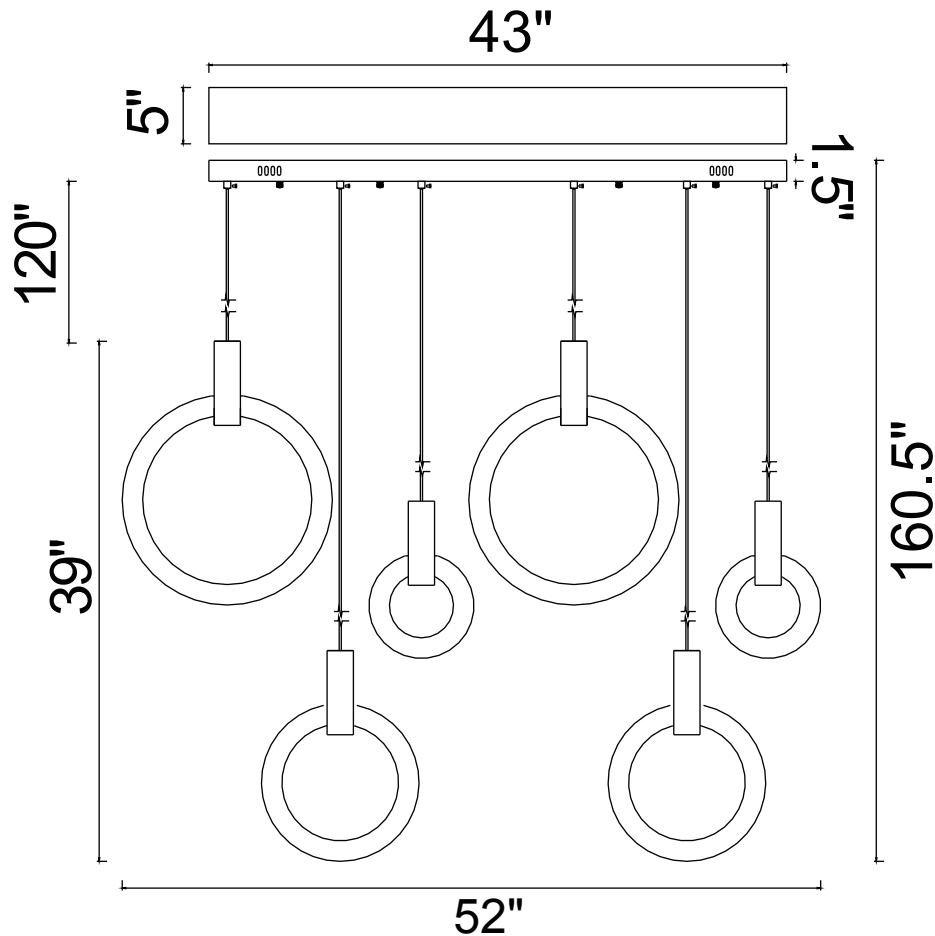

PROJECT: \_\_\_\_\_

FIXTURE TYPE: \_\_\_\_\_

LOCATION: \_\_\_\_\_

CONTACT/PHONE: \_\_\_\_\_

Item	1214P52-6-236-RC
Collection	ANELLO
Finish	White Oak
Glass	-----
Acrylic	Frosted
Input	120V AC,60HZ,AC

Shade	-----
Length/Dia.	52"
Width/Ext.	5"
Height	39"
Maximum	160.5"
Lumens	2184

Light Source	LED
Bulb Info.	42W
Included	-----
Dimmable	Yes
Color	3000K
Weight	