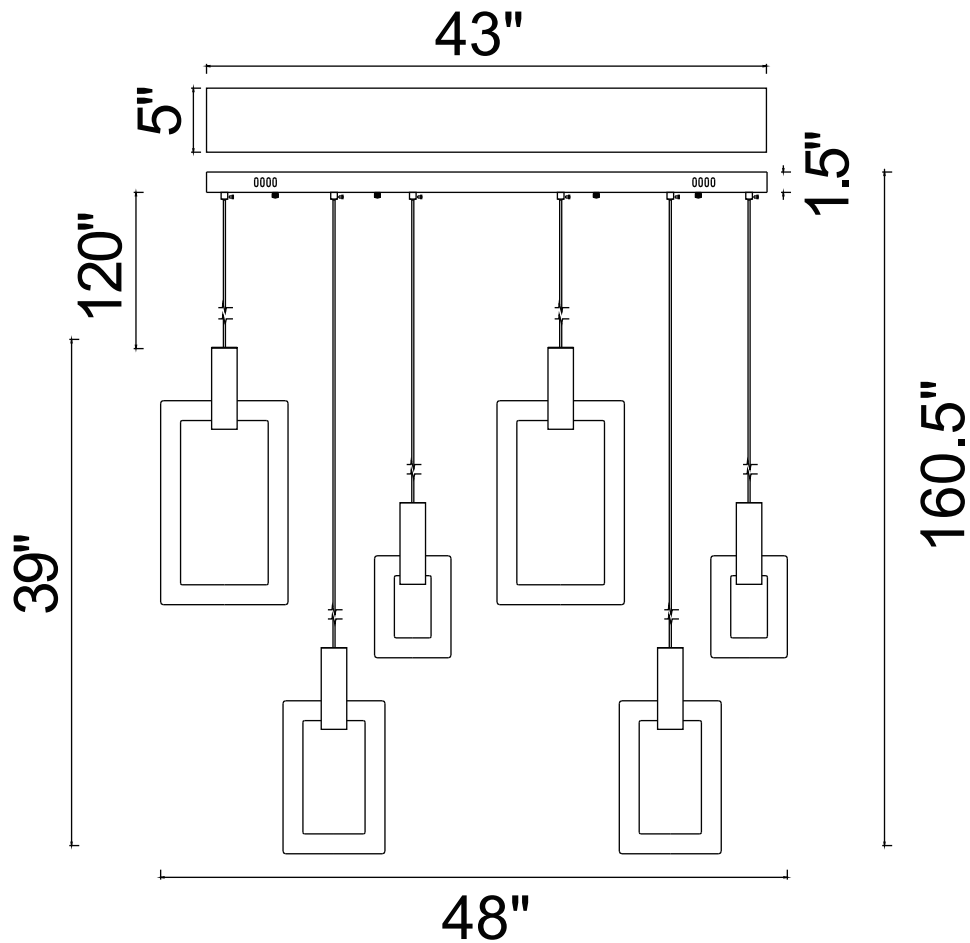

PROJECT: _____

FIXTURE TYPE: _____

LOCATION: _____

CONTACT/PHONE: _____

Item	1214P48-6-236-A-RC
Collection	ANELLO
Finish	White Oak
Glass	-----
Acrylic	Frosted
Input	120V AC,60HZ,AC

Shade	-----
Length/Dia.	42"
Width/Ext.	5"
Height	39"
Maximum	160.5"
Lumens	2184

Light Source	LED
Bulb Info.	42W
Included	-----
Dimmable	Yes
Color	3000K
Weight	