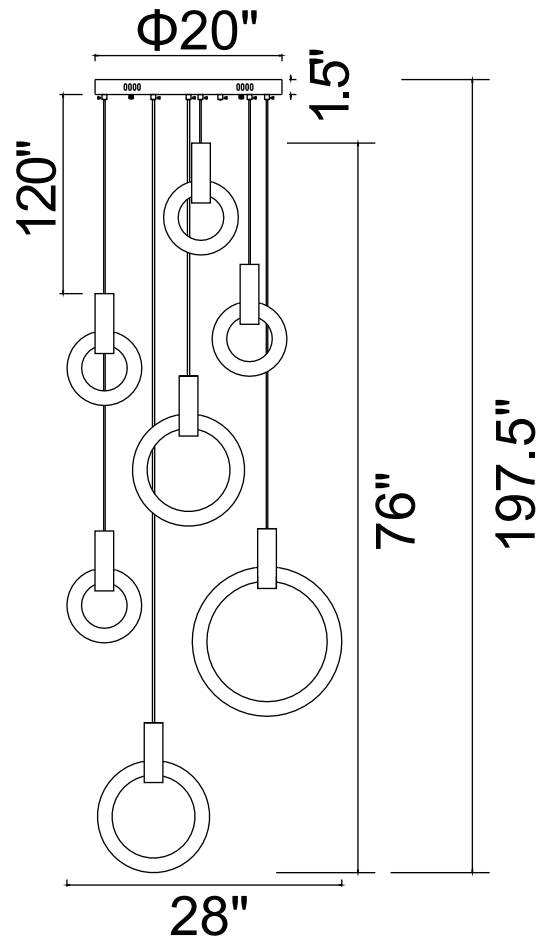

PROJECT: _____

FIXTURE TYPE: _____

LOCATION: _____

CONTACT/PHONE: _____

Item	1214P28-7-236
Collection	ANELLO
Finish	White Oak
Glass	-----
Acrylic	Frosted
Input	120V AC,60HZ,AC

Shade	-----
Length/Dia.	28"
Width/Ext.	28"
Height	95"
Maximum	197.5"
Lumens	2704

Light Source	LED
Bulb Info.	40W
Included	-----
Dimmable	Yes
Color	3000K
Weight	