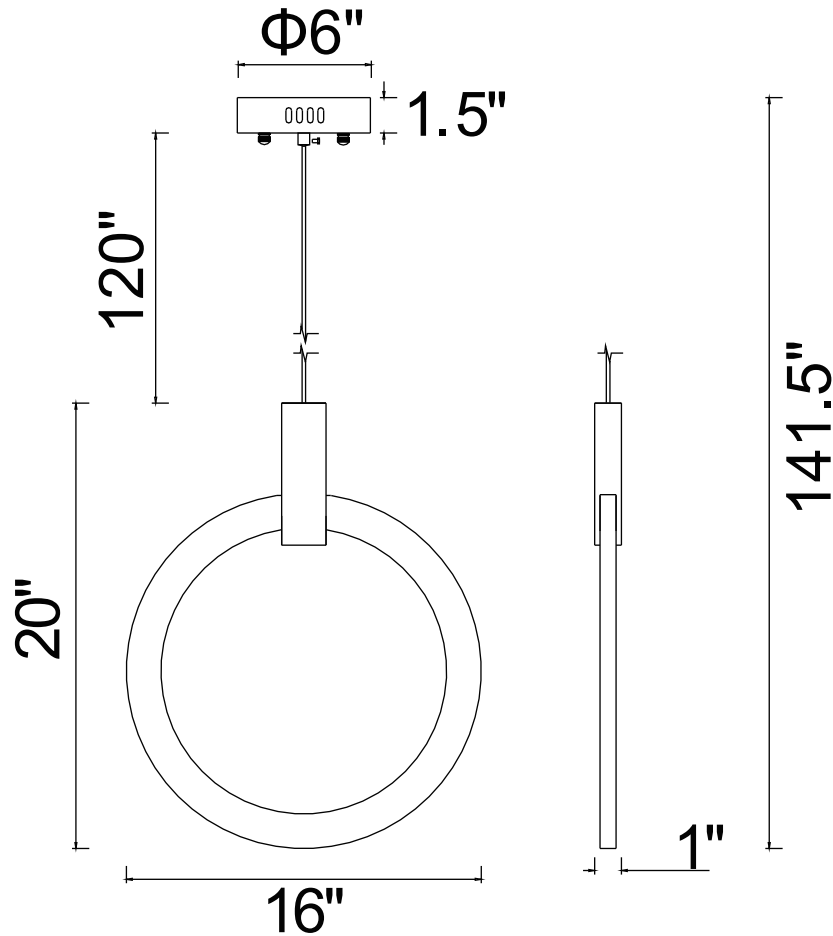

PROJECT: _____

FIXTURE TYPE: _____

LOCATION: _____

CONTACT/PHONE: _____

Item	1214P16-1-236
Collection	ANELLO
Finish	White Oak
Glass	-----
Acrylic	Frosted
Input	120V AC,60HZ,AC

Shade	-----
Length/Dia.	16"
Width/Ext.	6"
Height	20"
Maximum	141.5"
Lumens	520

Light Source	LED
Bulb Info.	10W
Included	-----
Dimmable	Yes
Color	3000K
Weight	