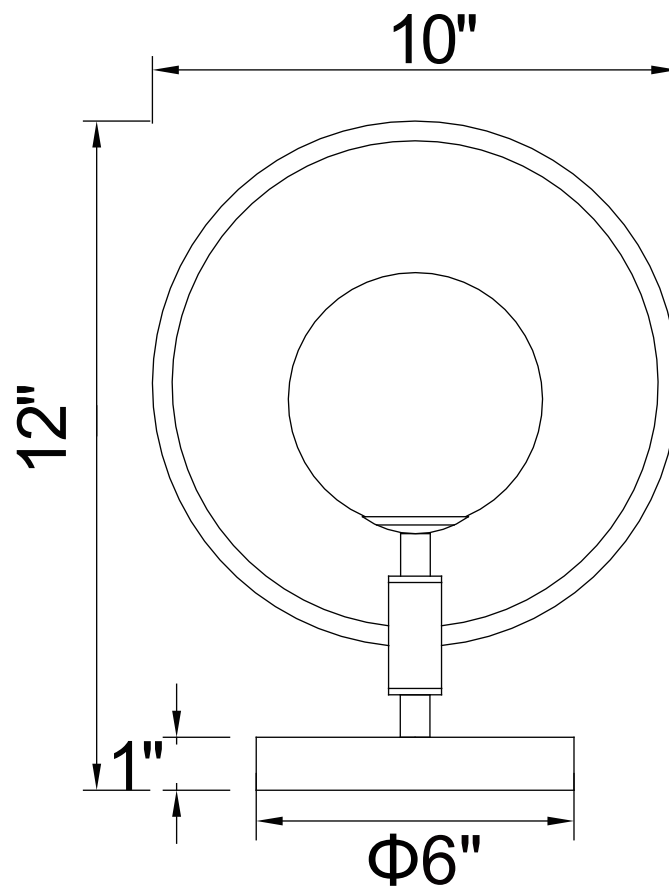

PROJECT: \_\_\_\_\_

FIXTURE TYPE: \_\_\_\_\_

LOCATION: \_\_\_\_\_

CONTACT/PHONE: \_\_\_\_\_

Item	1212T10-1-169
Collection	CELESTE
Finish	Medallion Gold
Glass	Frosted
Crystal	-----
Input	120V AC,60HZ,AC

Shade	-----
Length/Dia.	10"
Width/Ext.	10"
Height	12"
Maximum	-----
Lumens	-----

Light Source	LED G9
Bulb Info.	1×5W
Included	-----
Dimmable	Yes
Color	-----
Weight	