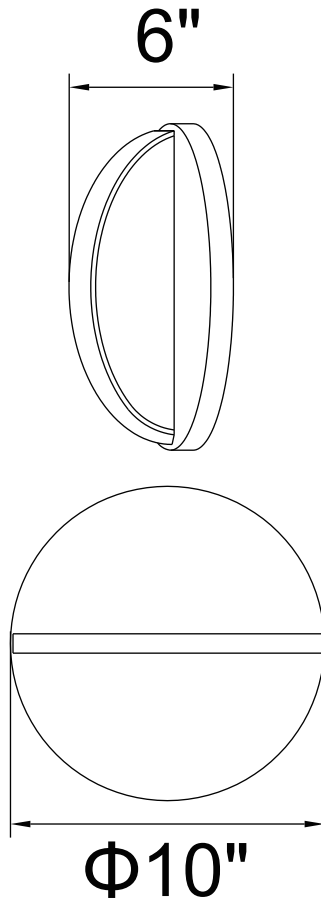

PROJECT: _____

FIXTURE TYPE: _____

LOCATION: _____

CONTACT/PHONE: _____

Item	1206W10-1-629-A
Collection	TRANCHE
Finish	Brushed Brass
Acrylic	Frosted
Crystal	-----
Input	120V AC,60HZ,AC

Shade	-----
Length/Dia.	10"
Width/Ext.	6"
Height	10"
Maximum	-----
Lumens	416

Light Source	LED
Bulb Info.	8W
Included	-----
Dimmable	Yes
Color	3000K
Weight	