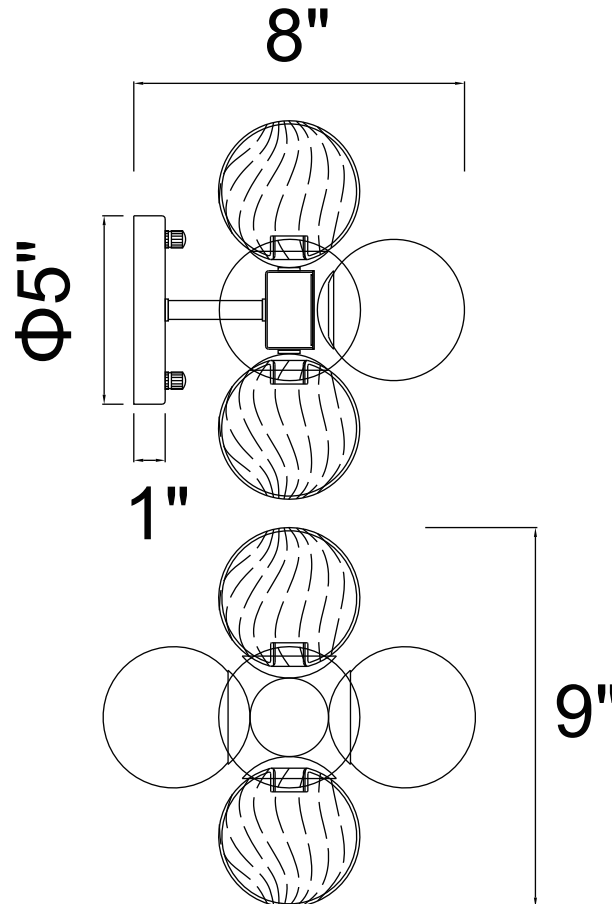

PROJECT: _____

FIXTURE TYPE: _____

LOCATION: _____

CONTACT/PHONE: _____

Item	1205W9-3-601
Collection	PALLOCIYes
Finish	Chrome
Glass	Clear+Smoke
Crystal	-----
Input	120V AC,60HZ,AC

Shade	-----
Length/Dia.	9"
Width/Ext.	8"
Height	9"
Maximum	-----
Lumens	-----

Light Source	LED G9
Bulb Info.	3×40W
Included	-----
Dimmable	Yes
Color	-----
Weight	-----