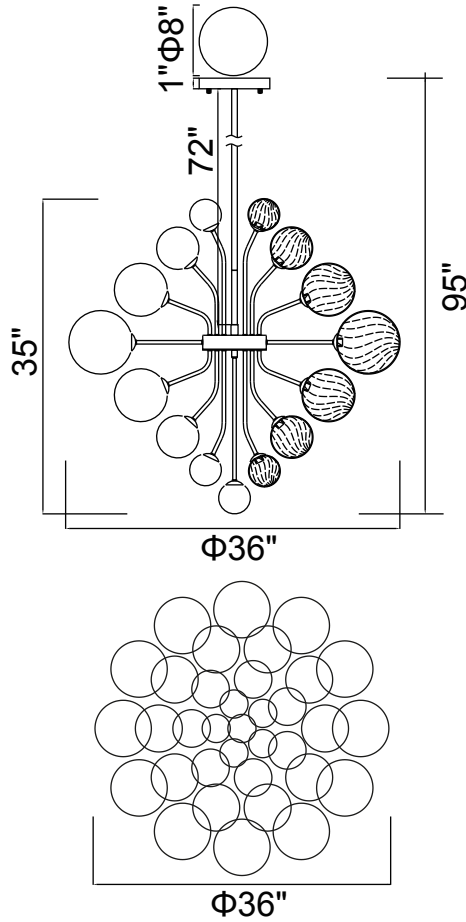

PROJECT: \_\_\_\_\_

FIXTURE TYPE: \_\_\_\_\_

LOCATION: \_\_\_\_\_

CONTACT/PHONE: \_\_\_\_\_

Item	1205P36-27-601
Collection	PALLOCIYes
Finish	Chrome
Glass	Clear+Smoke
Crystal	-----
Input	120V AC,60HZ,AC

Shade	-----
Length/Dia.	36"
Width/Ext.	36"
Height	35"
Maximum	95"
Lumens	-----

Light Source	LED G9
Bulb Info.	27×40W
Included	-----
Dimmable	Yes
Color	-----
Weight	