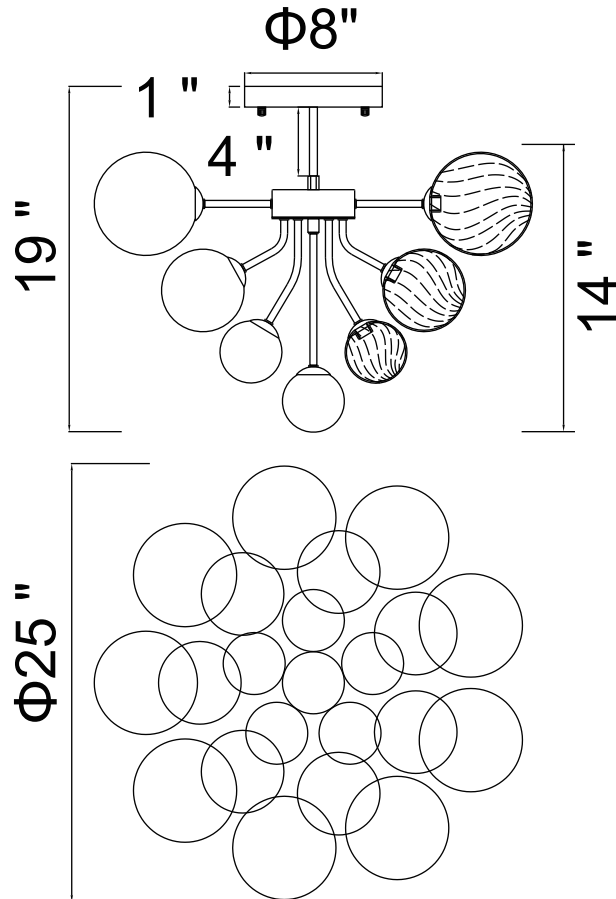

PROJECT: _____

FIXTURE TYPE: _____

LOCATION: _____

CONTACT/PHONE: _____

Item	1205C25-10-601
Collection	PALLOCIYes
Finish	Chrome
Glass	Clear+Smoke
Crystal	-----
Input	120V AC,60HZ,AC

Shade	-----
Length/Dia.	25"
Width/Ext.	25"
Height	14"
Maximum	19"
Lumens	-----

Light Source	LED G9
Bulb Info.	10×40W
Included	-----
Dimmable	Yes
Color	-----
Weight	