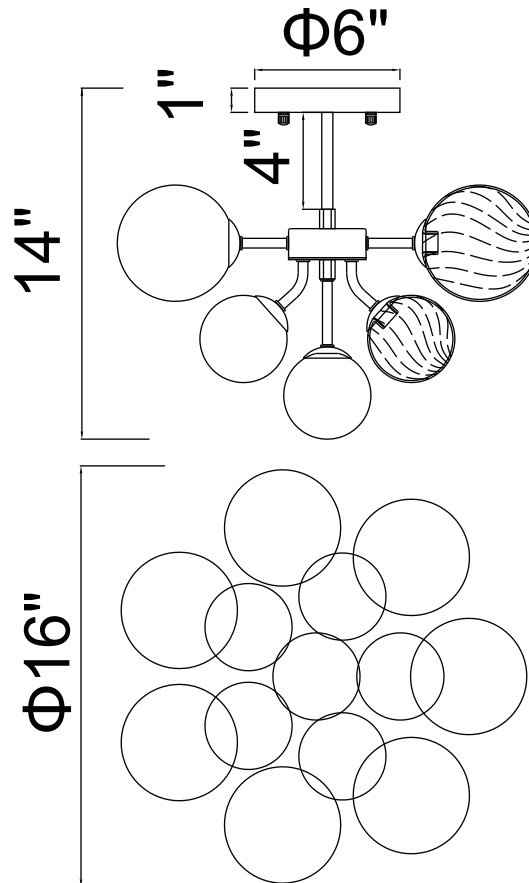

PROJECT: \_\_\_\_\_

FIXTURE TYPE: \_\_\_\_\_

LOCATION: \_\_\_\_\_

CONTACT/PHONE: \_\_\_\_\_

Item	1205C16-6-601
Collection	PALLOCIYes
Finish	Chrome
Glass	Clear+Smoke
Crystal	-----
Input	120V AC,60HZ,AC

Shade	-----
Length/Dia.	16"
Width/Ext.	16"
Height	12"
Maximum	14"
Lumens	-----

Light Source	LED G9
Bulb Info.	16×40W
Included	-----
Dimmable	Yes
Color	-----
Weight	-----