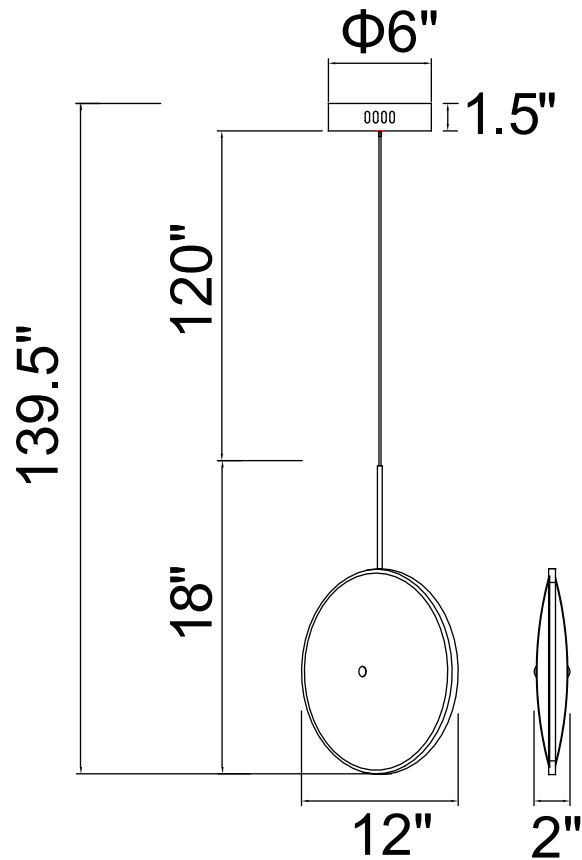

PROJECT: \_\_\_\_\_  
 FIXTURE TYPE: \_\_\_\_\_  
 LOCATION: \_\_\_\_\_  
 CONTACT/PHONE: \_\_\_\_\_

Item	1204P12-1-625
Collection	OVNI
Finish	Brass
Acrylic	Acrylic
Crystal	-----
Input	120V AC,60HZ,AC

Shade	-----
Length/Dia.	12"
Width/Ext.	6"
Height	18"
Maximum	139.5"
Lumens	364

Light Source	LED
Bulb Info.	7W
Included	-----
Dimmable	Yes
Color	3000K
Weight	