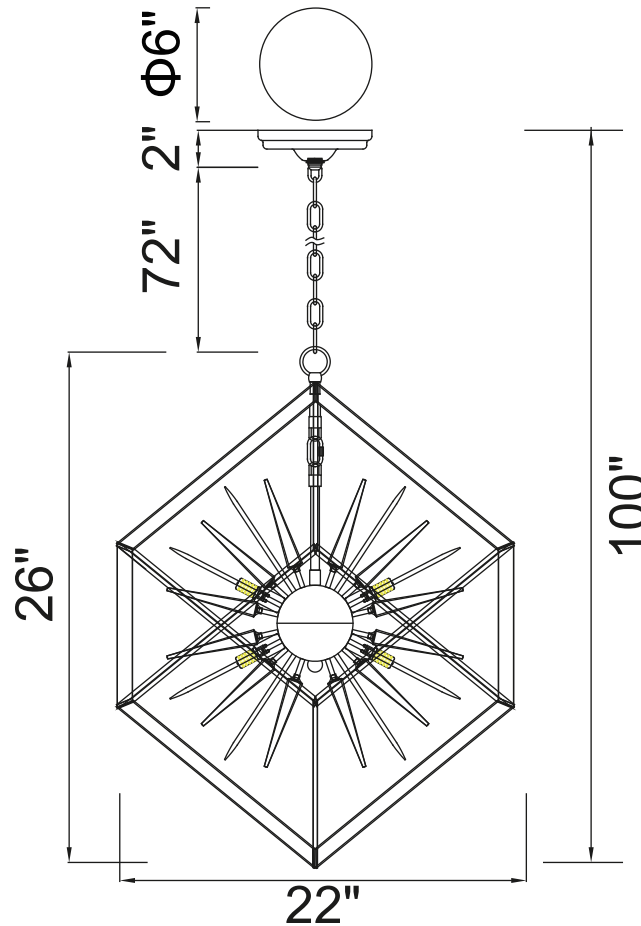

PROJECT: \_\_\_\_\_

FIXTURE TYPE: \_\_\_\_\_

LOCATION: \_\_\_\_\_

CONTACT/PHONE: \_\_\_\_\_

Item	1178P22-6-601
Collection	STARBURST
Finish	Chrome+Black
Glass	-----
Crystal	Clear
Input	120V AC,60HZ,AC

Shade	-----
Length/Dia.	22"
Width/Ext.	22"
Height	26"
Maximum	100"
Lumens	-----

Light Source	G9
Bulb Info.	6×40W
Included	-----
Dimmable	Yes
Color	-----
Weight	