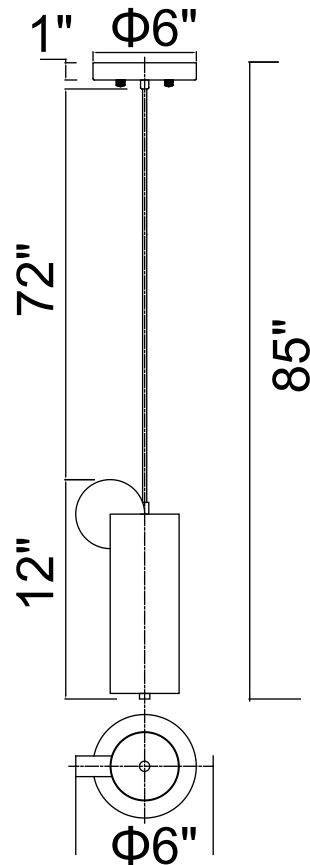

PROJECT: \_\_\_\_\_

FIXTURE TYPE: \_\_\_\_\_

LOCATION: \_\_\_\_\_

CONTACT/PHONE: \_\_\_\_\_

Item	1156P6-625
Collection	SALEEN
Finish	Brass+Black
Glass	-----
Crystal	-----
Input	120V AC,60HZ,AC

Shade	-----
Length/Dia.	6"
Width/Ext.	-----
Height	12"
Maximum	85"
Lumens	-----

Light Source	LED
Bulb Info.	4W
Included	-----
Dimmable	Yes
Color	4000K
Weight	