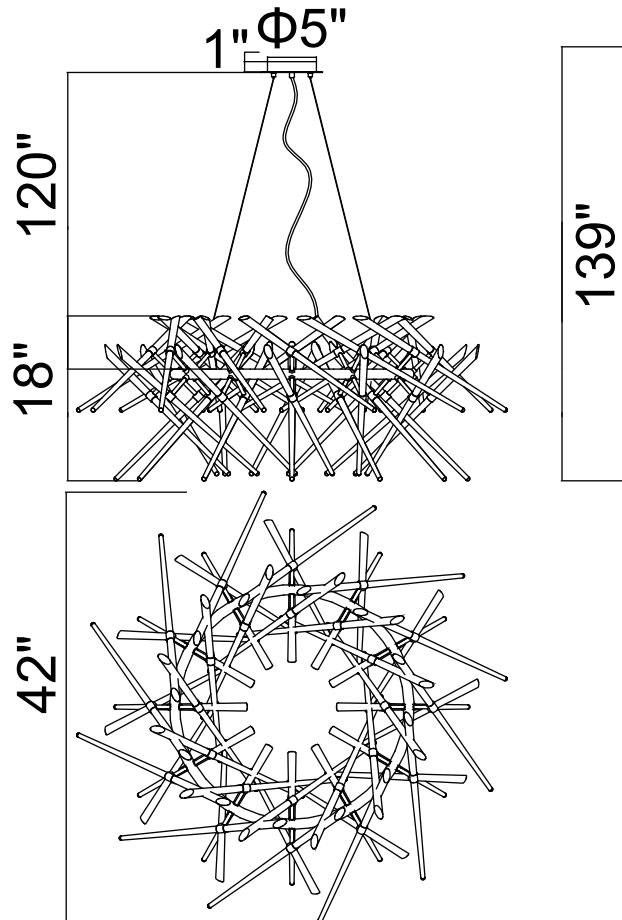

PROJECT: _____

FIXTURE TYPE: _____

LOCATION: _____

CONTACT/PHONE: _____

Item	1154P42-10-601-R
Collection	ICICLE
Finish	Chrome
Glass	Clear
Crystal	-----
Input	120V AC,60HZ,AC

Shade	-----
Length/Dia.	42"
Width/Ext.	-----
Height	18"
Maximum	139"
Lumens	-----

Light Source	G9
Bulb Info.	10×40W
Included	-----
Dimmable	Yes
Color	-----
Weight	-----