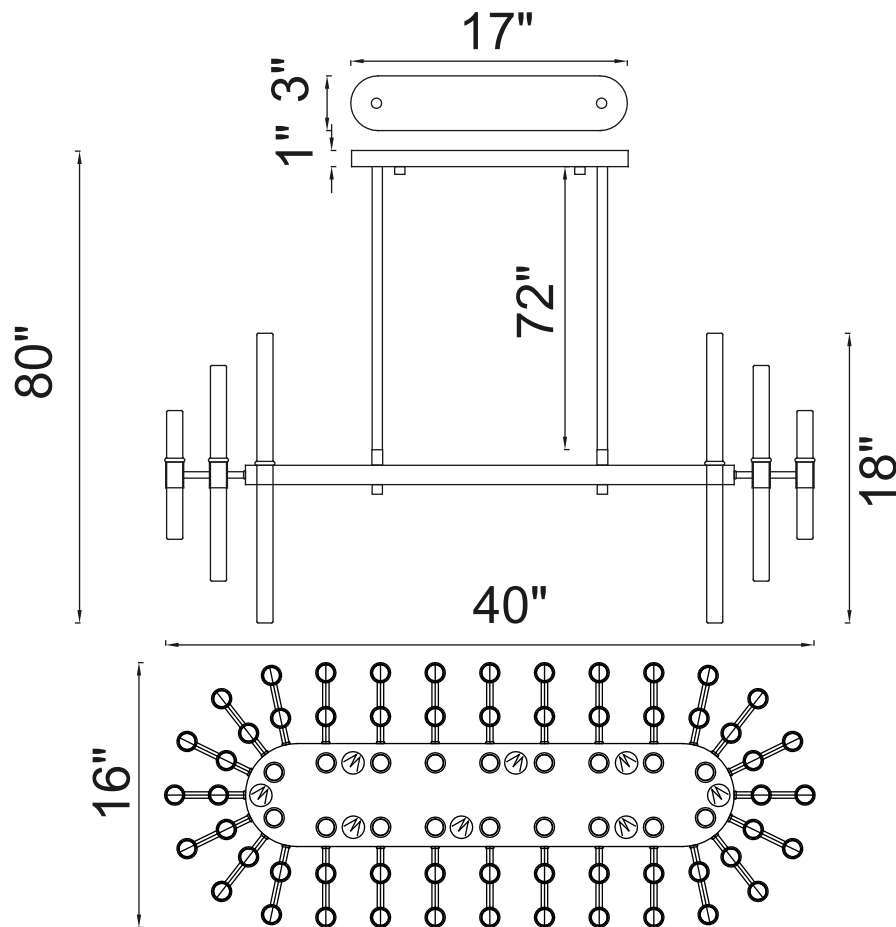

PROJECT: \_\_\_\_\_

FIXTURE TYPE: \_\_\_\_\_

LOCATION: \_\_\_\_\_

CONTACT/PHONE: \_\_\_\_\_

Item	1137P40-16-613
Collection	MIROIR
Finish	Polished Nickel
Glass	Clear
Crystal	-----
Input	120V AC,60HZ,AC

Shade	-----
Length/Dia.	40"
Width/Ext.	-----
Height	18"
Maximum	90"
Lumens	-----

Light Source	G9
Bulb Info.	16x40W
Included	-----
Dimmable	Yes
Color	-----
Weight	