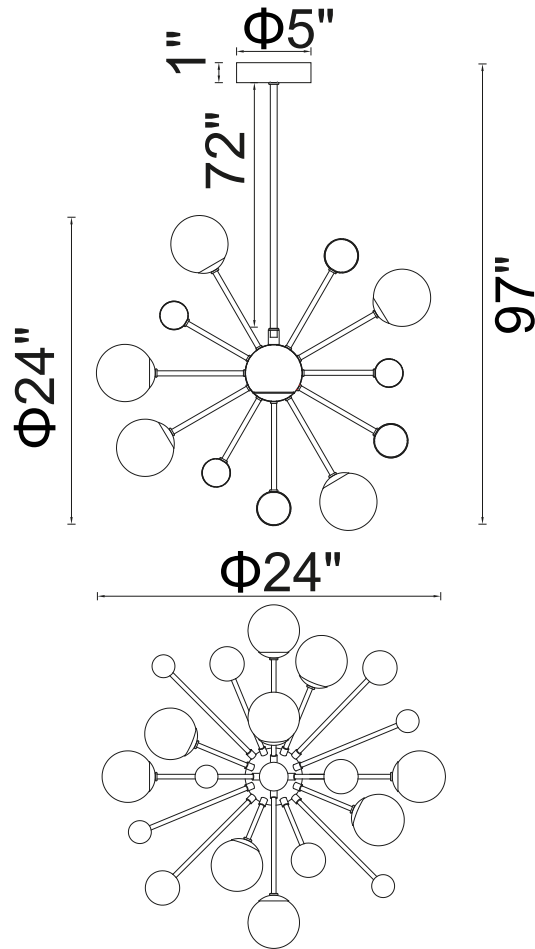

PROJECT: _____
 FIXTURE TYPE: _____
 LOCATION: _____
 CONTACT/PHONE: _____

Item	1125P24-11-613
Collection	ELEMENT
Finish	Polished Nickel
Glass	Frosted
Crystal	-----
Input	120V AC,60HZ,AC

Shade	-----
Length/Dia.	24"
Width/Ext.	-----
Height	24"
Maximum	97"
Lumens	-----

Light Source	G9
Bulb Info.	11×MAX 7W
Included	-----
Dimmable	Yes
Color	-----
Weight	-----