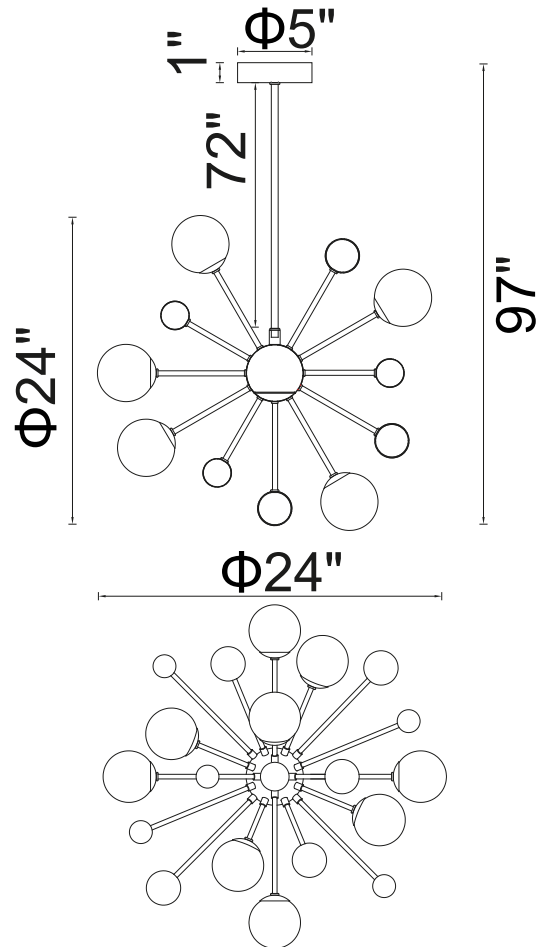

PROJECT: \_\_\_\_\_

FIXTURE TYPE: \_\_\_\_\_

LOCATION: \_\_\_\_\_

CONTACT/PHONE: \_\_\_\_\_

Item	1125P24-11-268
Collection	ELEMENT
Finish	Sungold
Glass	Frosted
Crystal	-----
Input	120V AC,60HZ,AC

Shade	-----
Length/Dia.	24"
Width/Ext.	-----
Height	24"
Maximum	97"
Lumens	-----

Light Source	G9
Bulb Info.	11*MAX 7W
Included	-----
Dimmable	Yes
Color	-----
Weight	