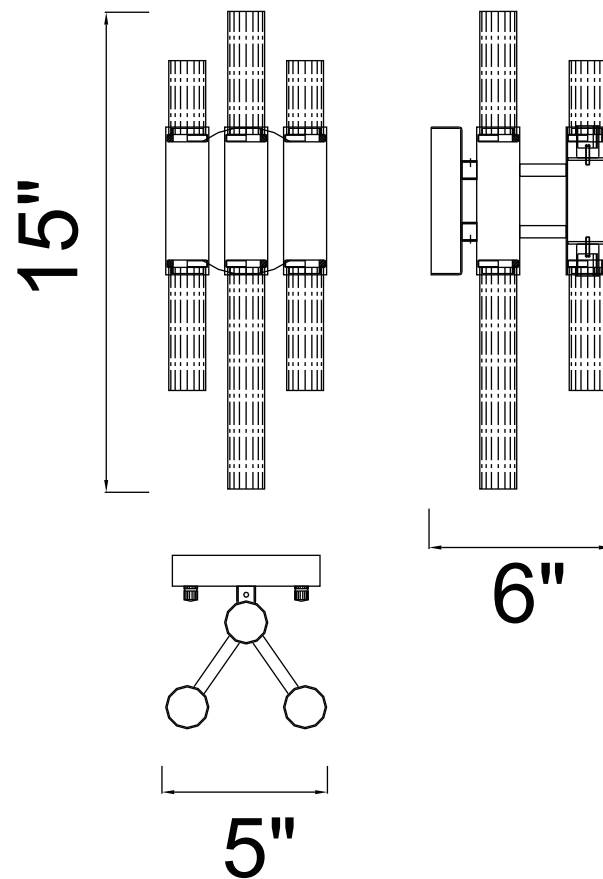

PROJECT: _____

FIXTURE TYPE: _____

LOCATION: _____

CONTACT/PHONE: _____

Item	1120W5-6-625
Collection	ORGUE
Finish	Brass
Glass	Clear
Crystal	-----
Input	120V AC,60HZ,AC

Shade	-----
Length/Dia.	5"
Width/Ext.	6"
Height	15"
Maximum	-----
Lumens	-----

Light Source	LED G9
Bulb Info.	6×5W
Included	-----
Dimmable	Yes
Color	-----
Weight	