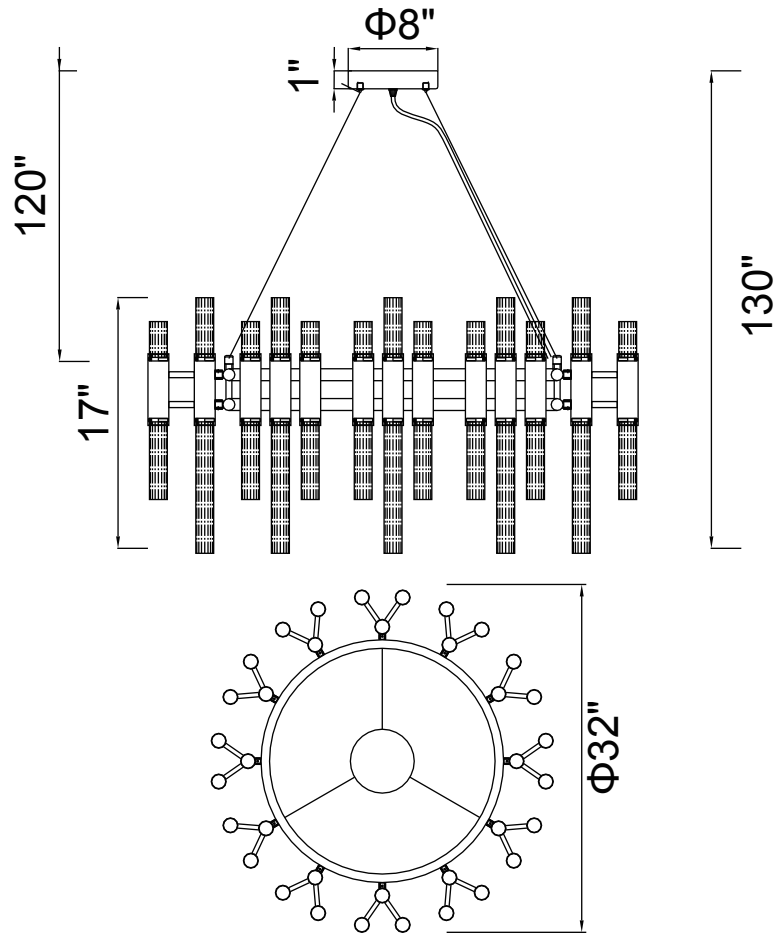

PROJECT: _____

FIXTURE TYPE: _____

LOCATION: _____

CONTACT/PHONE: _____

Item	1120P32-72-625
Collection	ORGUE
Finish	Brass
Glass	Clear
Crystal	-----
Input	120V AC,60HZ,AC

Shade	-----
Length/Dia.	32"
Width/Ext.	32"
Height	17"
Maximum	130"
Lumens	-----

Light Source	LED G9
Bulb Info.	72×5W
Included	-----
Dimmable	Yes
Color	-----
Weight	