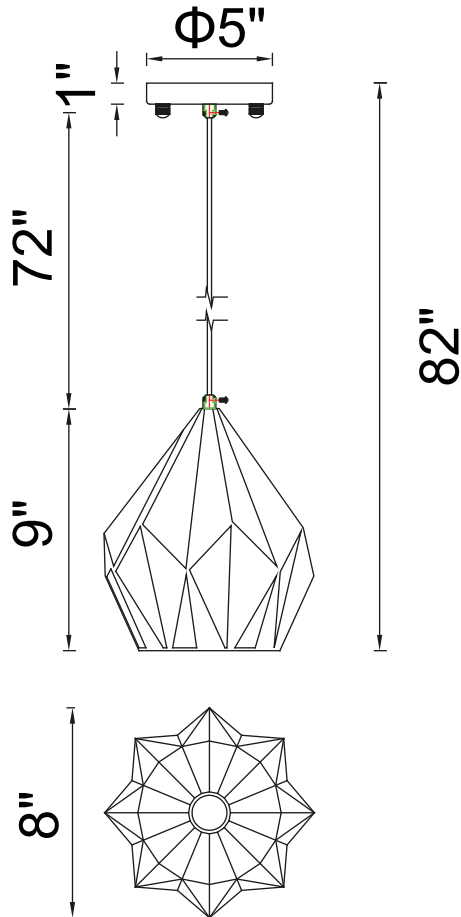

PROJECT: \_\_\_\_\_

FIXTURE TYPE: \_\_\_\_\_

LOCATION: \_\_\_\_\_

CONTACT/PHONE: \_\_\_\_\_

Item	1114P8-1-271
Collection	OXIDE
Finish	Black+Copper
Glass	-----
Crystal	-----
Input	120V AC,60HZ,AC

Shade	-----
Length/Dia.	8"
Width/Ext.	-----
Height	9"
Maximum	82"
Lumens	-----

Light Source	E26
Bulb Info.	1×60W
Included	-----
Dimmable	Yes
Color	-----
Weight	-----