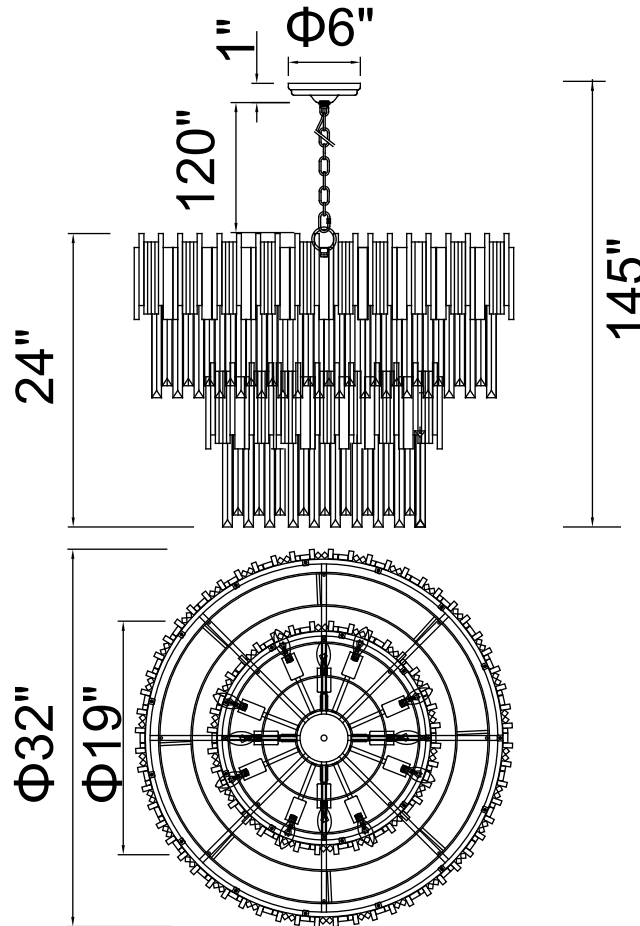

PROJECT: _____

FIXTURE TYPE: _____

LOCATION: _____

CONTACT/PHONE: _____

Item	1112P32-12-169
Collection	DECO
Finish	Medallion Gold
Glass	-----
Crystal	Clear
Input	120V AC,60HZ,AC

Shade	-----
Length/Dia.	32"
Width/Ext.	-----
Height	24"
Maximum	145"
Lumens	-----

Light Source	E12
Bulb Info.	12x60W
Included	-----
Dimmable	Yes
Color	-----
Weight	-----