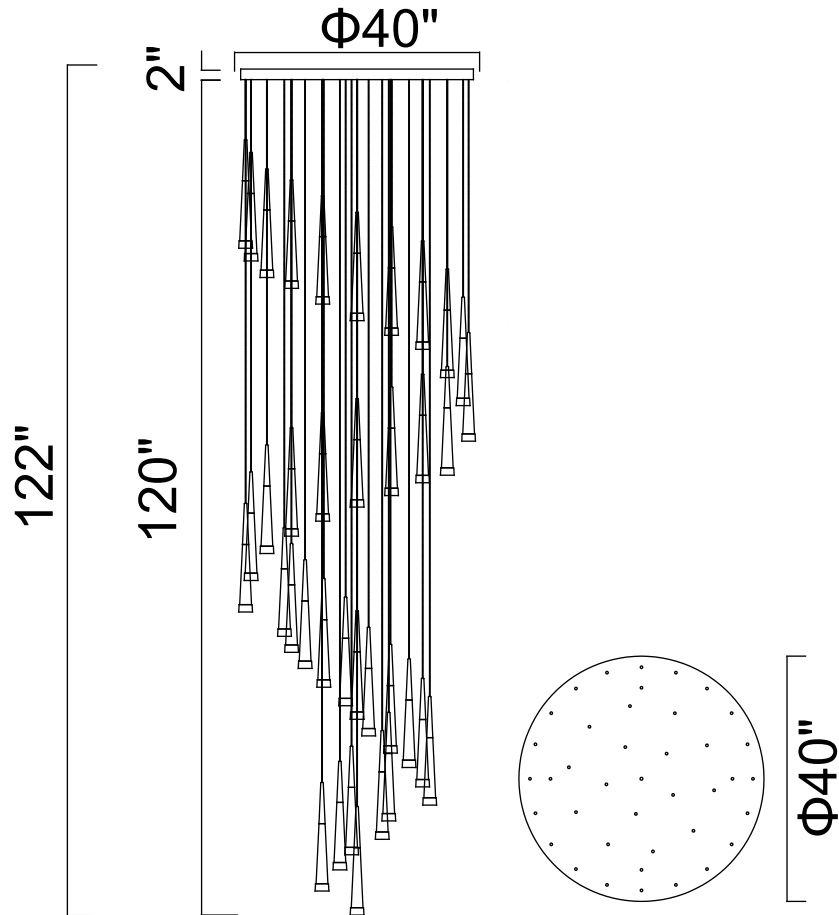

PROJECT: _____

FIXTURE TYPE: _____

LOCATION: _____

CONTACT/PHONE: _____

Item	1103P40-36-602
Collection	ANDES
Finish	Satin Gold
Acrylic	Frosted
Crystal	-----
Input	120V AC,60HZ,AC

Shade	-----
Length/Dia.	40"
Width/Ext.	-----
Height	122"
Maximum	-----
Lumens	-----

Light Source	LED
Bulb Info.	180W
Included	-----
Dimmable	Yes
Color	3000K
Weight	