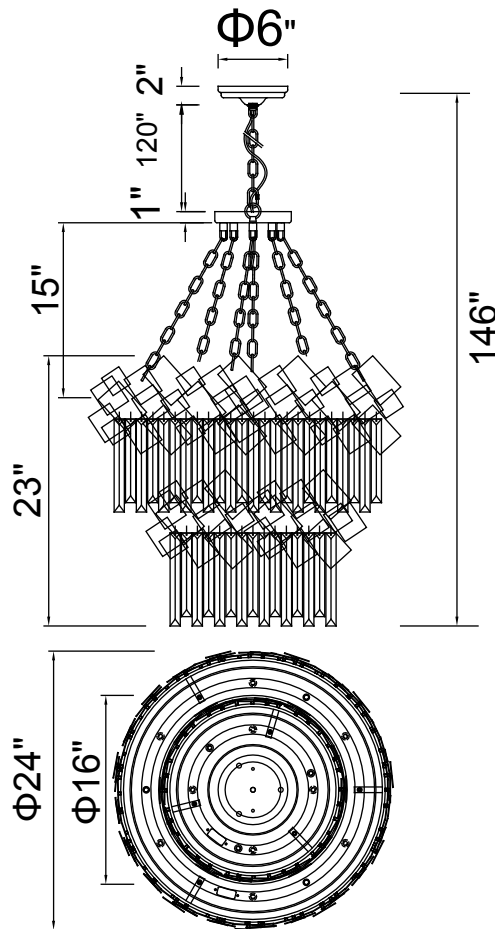

PROJECT: _____
 FIXTURE TYPE: _____
 LOCATION: _____
 CONTACT/PHONE: _____

Item	1100P24-10-169
Collection	PANACHE
Finish	Medallion Gold
Glass	-----
Crystal	Clear
Input	120V AC,60HZ,AC

Shade	-----
Length/Dia.	24"
Width/Ext.	-----
Height	23"
Maximum	146"
Lumens	-----

Light Source	E12
Bulb Info.	10×60W
Included	-----
Dimmable	Yes
Color	-----
Weight	